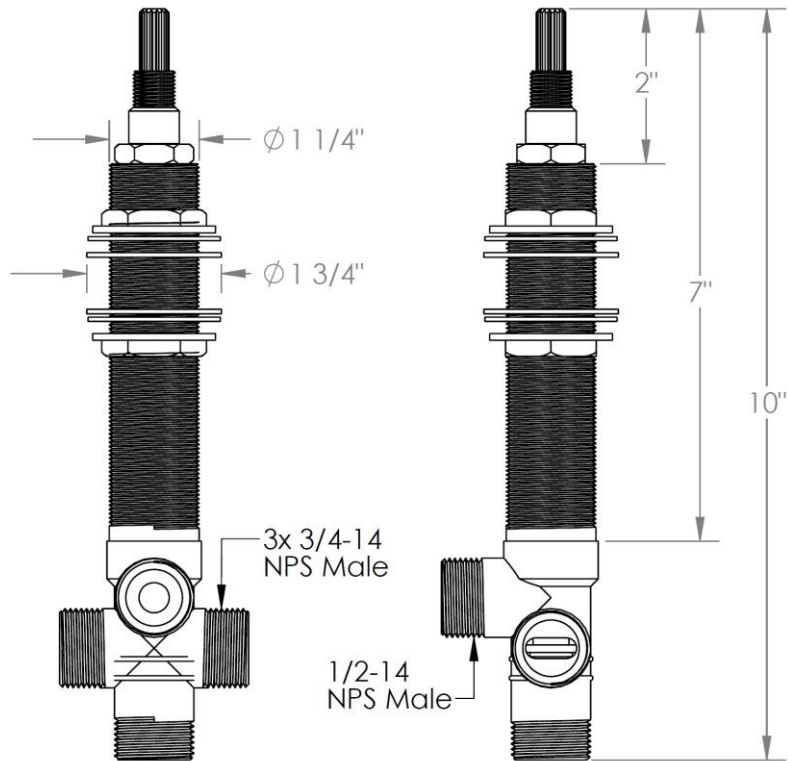

**SS-DD4**

**Deck Mounted 4 Port Diverter – 2 Way**

Meets the applicable requirements of ASME A112.18.1-2005/CSA B125.1-05, entitled "Plumbing Supply Fittings"

**WATERMARK DESIGNS 9/5/2018**

350 Dewitt Ave Brooklyn NY 11207 USA T 718 257 2800 F 718 257 2144 info@watermark-designs.com