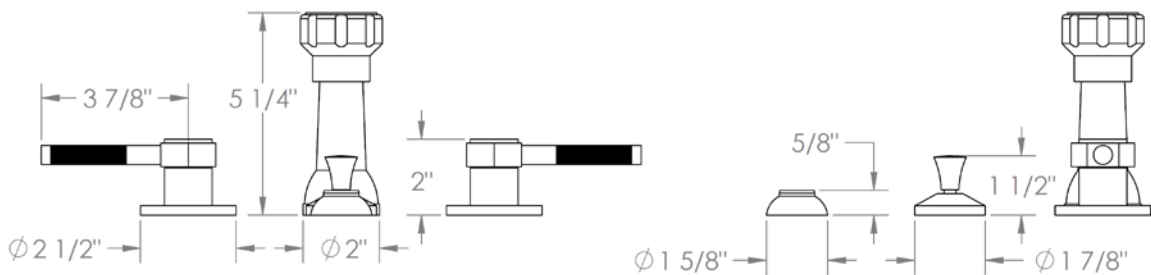

**111-4-SP4**  
Deck Mounted 4 Hole Bidet

Meets the applicable requirements of ASME A112.18.1-2005/CSA B125.1-05, entitled "Plumbing Supply Fittings"

**WATERMARK DESIGNS 4/3/2018**

350 Dewitt Ave Brooklyn NY 11207 USA T 718 257 2800 F 718 257 2144 info@watermark-designs.com