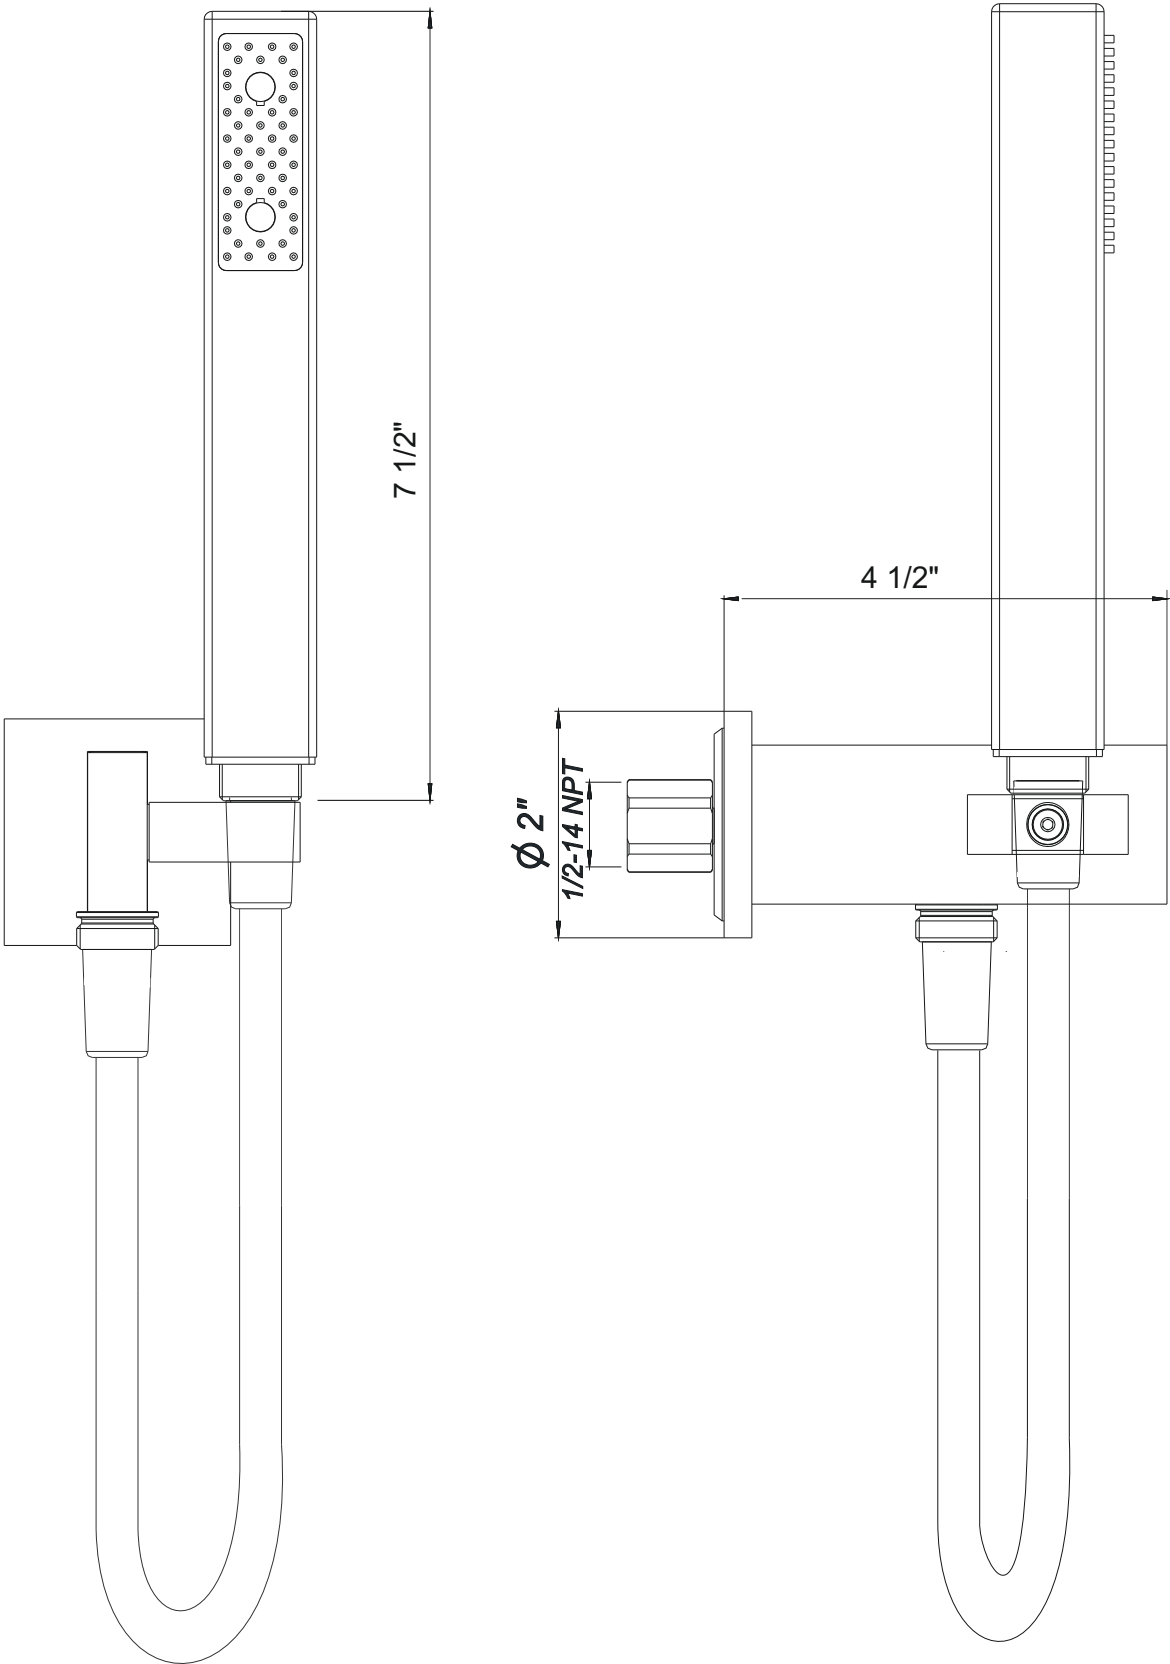

Edge - Holder for hand Shower - Line J3