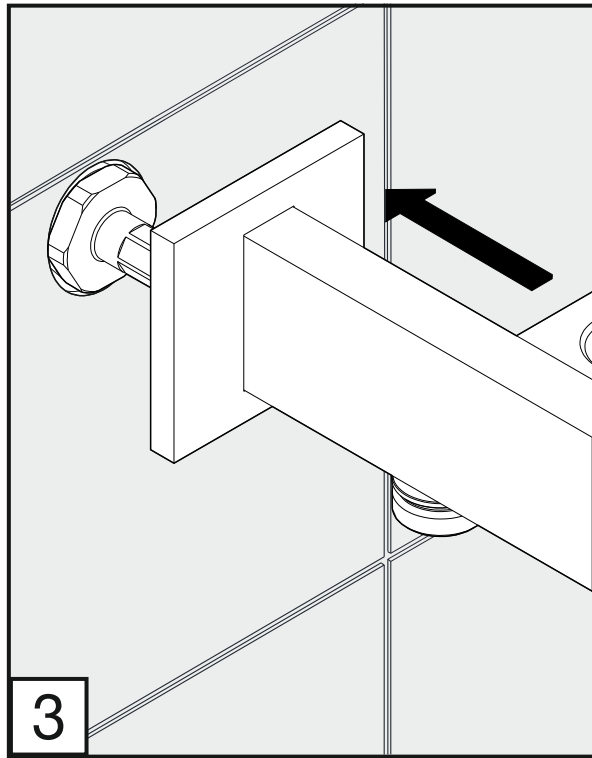

Holder for hand shower

Edge - Holder for hand Shower - Line J3

Edge - Holder for hand Shower - Line J3

FRANZ VIEGENER

a FV S.A. Company

4000 Porett Drive • Gurnee Illinois 60031

Phone 847-244-1234 / Fax 847-244-1259