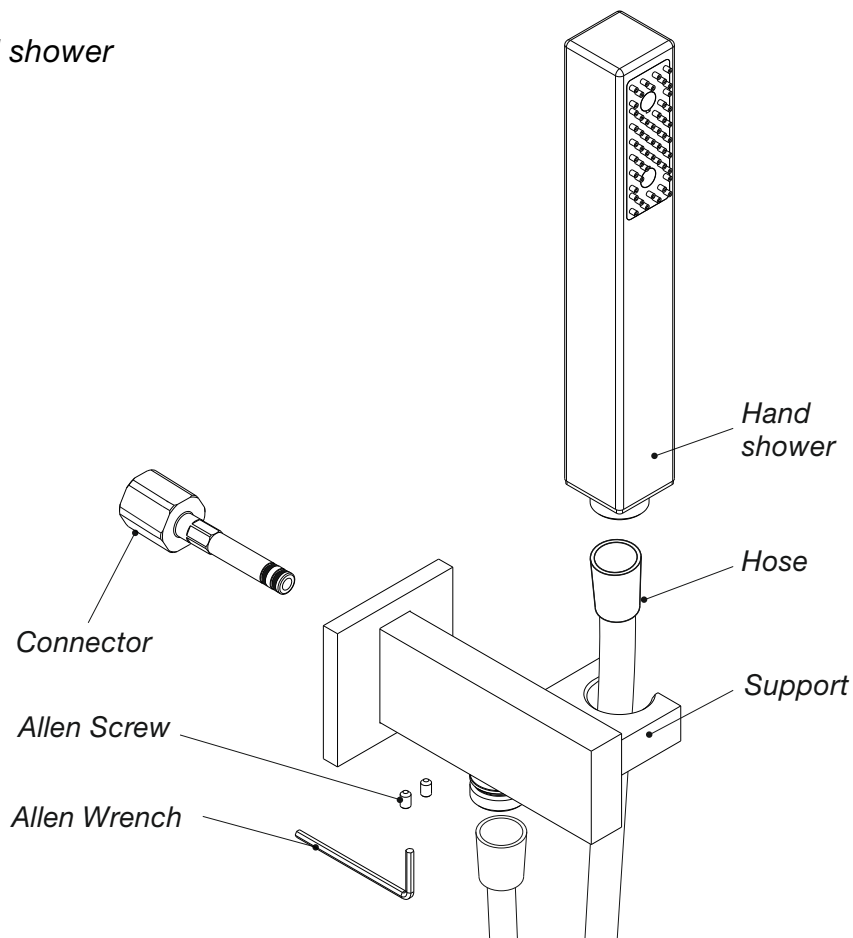

Edge - Holder for hand Shower - Line J3

CONGRATULATIONS !

This product has been subjected to stringent tests for its quality, performance and finish. We guarantee years of trouble free operation.

We thank you for your choice and above all for the trust you are placing in us. This trust is what motivates us to improve every day.

Before connecting the faucet to the water supply, flush the tubing thoroughly to eliminate any residue.

Required installation tools.

Provided	Not provided			
 Allen wrench	 Teflon tape	 Square	 Adjustable wrench	 Measuring tape
 Silicone grease				

FV131/J3

Holder for hand shower