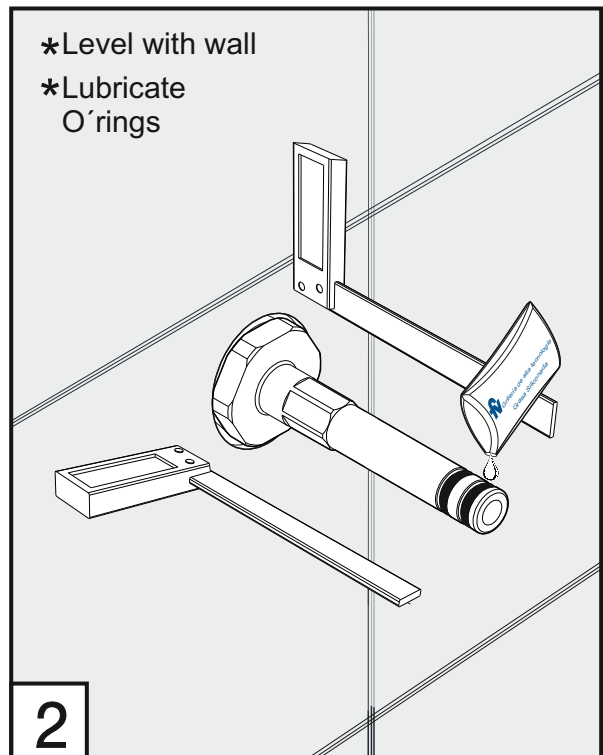

Edge - Holder for hand Shower - Line J3