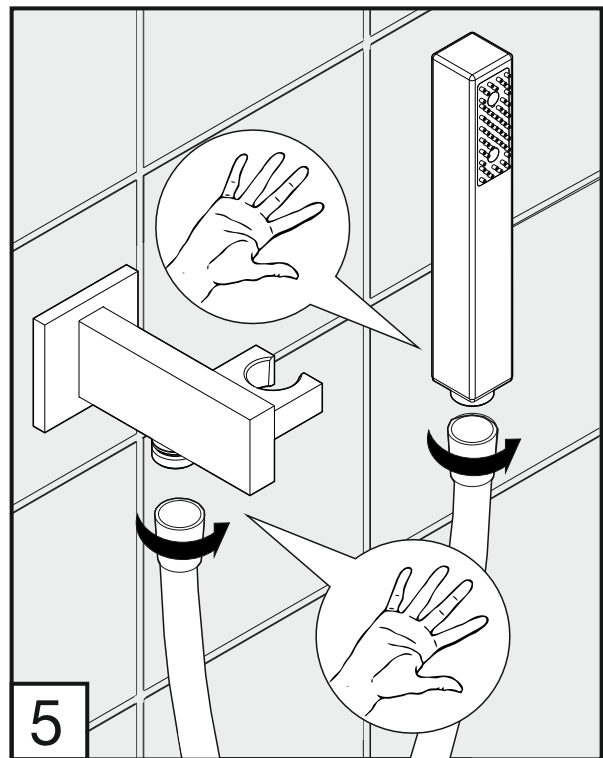

FRANZ VIEGENER

Edge

i n s t a l l a t i o n

FV131/J3

Edge - Holder for hand Shower - Line J3

CONGRATULATIONS !

This product has been subjected to stringent tests for its quality, performance and finish. We guarantee years of trouble free operation.

Holder for hand shower

Edge - Holder for hand Shower - Line J3

Edge - Holder for hand Shower - Line J3

FRANZ VIEGENER

a FV S.A. Company

4000 Porett Drive • Gurnee Illinois 60031

Phone 847-244-1234 / Fax 847-244-1259