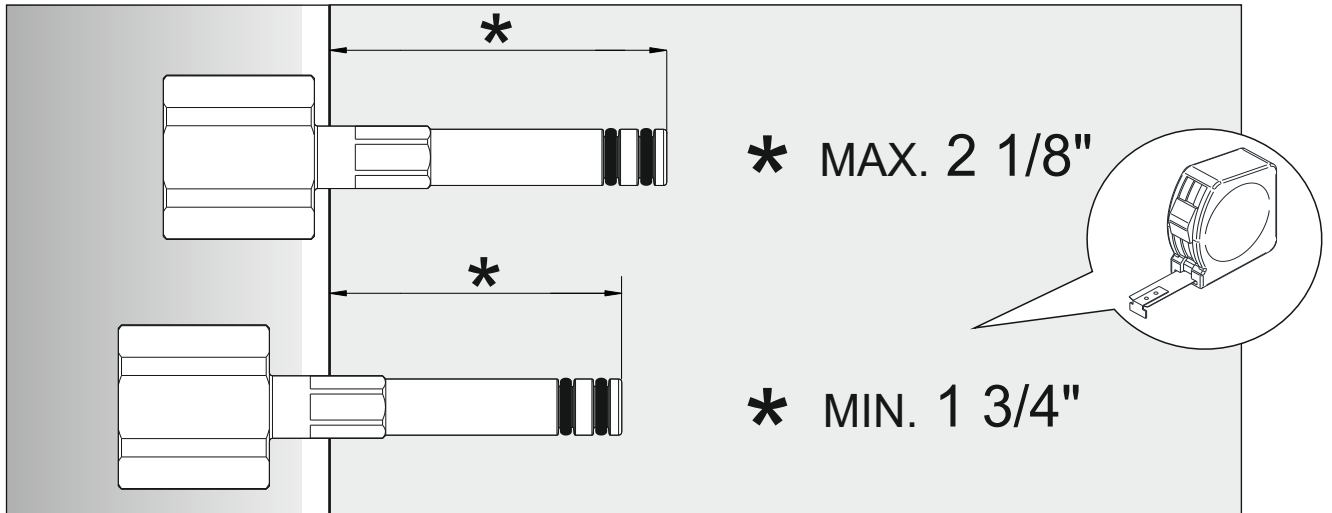

Edge - Holder for hand Shower - Line J3