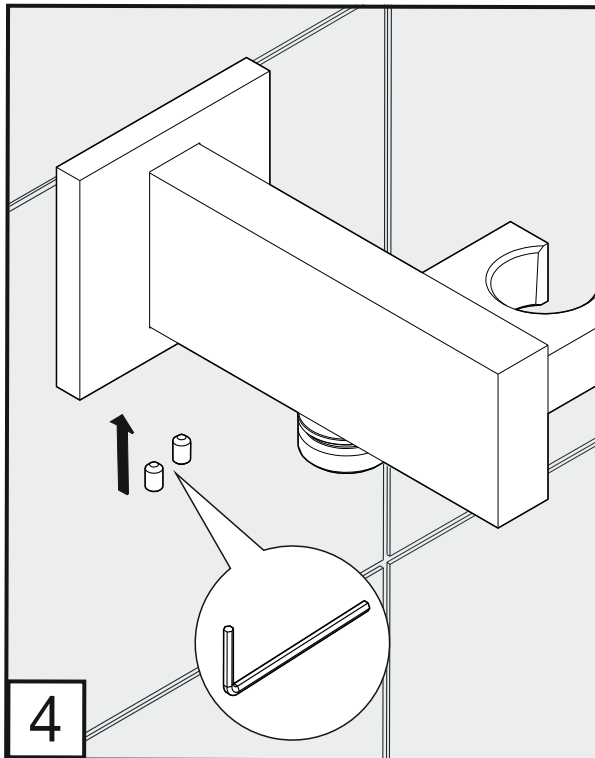

Holder for hand shower

Edge - Holder for hand Shower - Line J3

Edge - Holder for hand Shower - Line J3

FRANZ VIEGENER

a FV S.A. Company

4000 Porett Drive • Gurnee Illinois 60031

Phone 847-244-1234 / Fax 847-244-1259