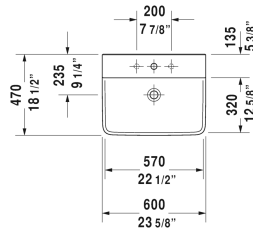

P3 Comforts Washbasin # 2331600000 / 2331600030

| < 23 5/8" Inch > |

Washbasin	Dimension	Weight	Order number
with overflow, with faucet deck, overflow clip Chrome included, underside fully glazed, hardware included, wall-mounted, 23 5/8" Inch			
Colors			
00 White			
Variant			
●	23 5/8" x 18 1/2" Inch	37.5 lb	2331600000
●●●	23 5/8" x 18 1/2" Inch	37.5 lb	2331600030
Sanitary ceramics with the special WonderGliss surface finish will remain clean and attractive-looking for a long time to come. When ordering WonderGliss please add a "1" as eleventh digit to the model number.			
Suitable products			
Siphon cover for # 233155, 233160, 233165, 233265, 233285, 233210, 233212, 233385, 233310, 233312, 233485, 233410, 233412, 6 3/4" x 11 3/4" Inch	6 3/4" x 11 3/4" Inch		085837
Pedestal for # 233155, 233160, 233165, 233265, 233285, 233210, 233212, 233385, 233310, 233312, 233485, 233410, 233412, 6 7/8" x 8 1/4" Inch	6 7/8" x 8 1/4" Inch		085836

All drawings contain the necessary measurements which are subject to standard tolerances. They are stated in inch & mm and are non-binding. Exact measurements, in particular for customized installation scenarios, can only be taken from the finished ceramic piece.