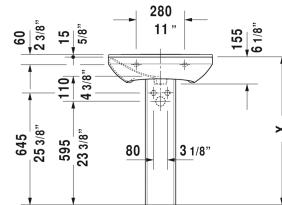

P3 Comforts Washbasin # 2331600000 / 2331600030

| < 23 5/8" Inch > |

Washbasin	Dimension	Weight	Order number
with overflow, with faucet deck, overflow clip Chrome included, underside fully glazed, hardware included, wall-mounted, 23 5/8" Inch			
Colors			
00 White			
Variant			
●	23 5/8" x 18 1/2" Inch	37.5 lb	2331600000
●●●	23 5/8" x 18 1/2" Inch	37.5 lb	2331600030
Sanitary ceramics with the special WonderGliss surface finish will remain clean and attractive-looking for a long time to come. When ordering WonderGliss please add a "1" as eleventh digit to the model number.			
Suitable products			
Siphon cover for # 233155, 233160, 233165, 233265, 233285, 233210, 233212, 233385, 233310, 233312, 233485, 233410, 233412, 6 3/4" x 11 3/4" Inch	6 3/4" x 11 3/4" Inch		085837
Pedestal for # 233155, 233160, 233165, 233265, 233285, 233210, 233212, 233385, 233310, 233312, 233485, 233410, 233412, 6 7/8" x 8 1/4" Inch	6 7/8" x 8 1/4" Inch		085836

All drawings contain the necessary measurements which are subject to standard tolerances. They are stated in inch & mm and are non-binding. Exact measurements, in particular for customized installation scenarios, can only be taken from the finished ceramic piece.