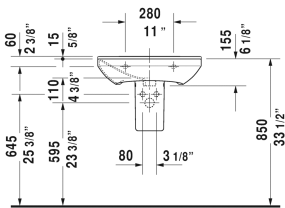

P3 Comforts Washbasin # 2331600000 / 2331600030

| < 23 5/8" Inch > |

Washbasin	Dimension	Weight	Order number
with overflow, with faucet deck, overflow clip Chrome included, underside fully glazed, hardware included, wall-mounted, 23 5/8" Inch			
Colors			
00 White			
Variant			
●	23 5/8" x 18 1/2" Inch	37.5 lb	2331600000
●●●	23 5/8" x 18 1/2" Inch	37.5 lb	2331600030
Sanitary ceramics with the special WonderGliss surface finish will remain clean and attractive-looking for a long time to come. When ordering WonderGliss please add a "1" as eleventh digit to the model number.			
Suitable products			
Siphon cover for # 233155, 233160, 233165, 233265, 233285, 233210, 233212, 233385, 233310, 233312, 233485, 233410, 233412, 6 3/4" x 11 3/4" Inch	6 3/4" x 11 3/4" Inch		085837
Pedestal for # 233155, 233160, 233165, 233265, 233285, 233210, 233212, 233385, 233310, 233312, 233485, 233410, 233412, 6 7/8" x 8 1/4" Inch	6 7/8" x 8 1/4" Inch		085836

All drawings contain the necessary measurements which are subject to standard tolerances. They are stated in inch & mm and are non-binding. Exact measurements, in particular for customized installation scenarios, can only be taken from the finished ceramic piece.