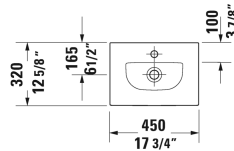

Viu Furniture handrinse basin # 0733450041 / 0733450070
< 17 3/4" Inch >

Furniture handrinse basin	Dimension	Weight	Order number
without overflow, with faucet deck, ceramic covered slotted waste included, underside fully glazed, hardware included, wall-mounted, 17 3/4" Inch			
Colors			
00 White			
Variant			
●	17 3/4" x 12 5/8" Inch	17 lb	0733450041
⊗	17 3/4" x 12 5/8" Inch	17 lb	0733450070
Sanitary ceramics with the special WonderGliss surface finish will remain clean and attractive-looking for a long time to come. When ordering WonderGliss please add a "1" as eleventh digit to the model number.			
Space-saving siphon	1 1/4" Inch	0.9 lb	005076
Suitable products			
Vanity unit wall-mounted 1 door, for Viu # 073345, 17 3/8" x 17 3/8" Inch	17 3/8" x 17 3/8" Inch		LC6133 L/R
Vanity unit floorstanding 1 door, 1 glass shelf, for Viu # 073345, 17 3/8" x 17 3/8" Inch	17 3/8" x 17 3/8" Inch		LC6580 L/R
Vanity unit wall-mounted 1 door, for Viu # 073345, 17 3/8" x 12 1/4" Inch	17 3/8" x 12 1/4" Inch		BR4208 L/R
Vanity unit floorstanding 1 door, 1 glass shelf, for Viu # 073345, 17 3/8" x 12 1/4" Inch	17 3/8" x 12 1/4" Inch		BR4508 L/R

Viu Furniture handrinse basin # 0733450041 / 0733450070

|< 17 3/4" Inch >|

Vanity unit floorstanding 1 door, integrated legs with height adjustment, for Viu # 073345, 16 7/8" x 12 1/8" Inch	16 7/8" x 12 1/8" Inch	XS4520 L/R
Vanity unit wall-mounted 1 door, for Viu # 073345, 16 7/8" x 12 1/4" Inch	16 7/8" x 12 1/4" Inch	XV4030 R/L
Vanity unit floorstanding 1 door, for Viu # 073345, 16 7/8" x 12 1/4" Inch	16 7/8" x 12 1/4" Inch	XV4068 L/R

All drawings contain the necessary measurements which are subject to standard tolerances. They are stated in inch & mm and are non-binding. Exact measurements, in particular for customized installation scenarios, can only be taken from the finished ceramic piece.