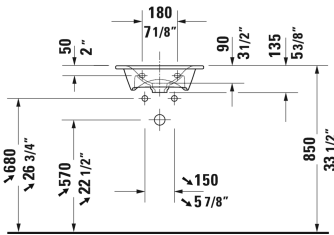

Viu Furniture handrinse basin # 0733450041 / 0733450070
< 17 3/4" Inch >

Furniture handrinse basin	Dimension	Weight	Order number
without overflow, with faucet deck, ceramic covered slotted waste included, underside fully glazed, hardware included, wall-mounted, 17 3/4" Inch			
Colors			
00 White			
Variant			
●	17 3/4" x 12 5/8" Inch	17 lb	0733450041
⊗	17 3/4" x 12 5/8" Inch	17 lb	0733450070
Sanitary ceramics with the special WonderGliss surface finish will remain clean and attractive-looking for a long time to come. When ordering WonderGliss please add a "1" as eleventh digit to the model number.			
Space-saving siphon	1 1/4" Inch	0.9 lb	005076
Suitable products			
Vanity unit wall-mounted 1 door, for Viu # 073345, 17 3/8" x 17 3/8" Inch	17 3/8" x 17 3/8" Inch		LC6133 L/R
Vanity unit floorstanding 1 door, 1 glass shelf, for Viu # 073345, 17 3/8" x 17 3/8" Inch	17 3/8" x 17 3/8" Inch		LC6580 L/R
Vanity unit wall-mounted 1 door, for Viu # 073345, 17 3/8" x 12 1/4" Inch	17 3/8" x 12 1/4" Inch		BR4208 L/R
Vanity unit floorstanding 1 door, 1 glass shelf, for Viu # 073345, 17 3/8" x 12 1/4" Inch	17 3/8" x 12 1/4" Inch		BR4508 L/R

Viu Furniture handrinse basin # 0733450041 / 0733450070

|< 17 3/4" Inch >|

Vanity unit floorstanding 1 door, integrated legs with height adjustment, for Viu # 073345, 16 7/8" x 12 1/8" Inch	16 7/8" x 12 1/8" Inch	XS4520 L/R
Vanity unit wall-mounted 1 door, for Viu # 073345, 16 7/8" x 12 1/4" Inch	16 7/8" x 12 1/4" Inch	XV4030 R/L
Vanity unit floorstanding 1 door, for Viu # 073345, 16 7/8" x 12 1/4" Inch	16 7/8" x 12 1/4" Inch	XV4068 L/R

All drawings contain the necessary measurements which are subject to standard tolerances. They are stated in inch & mm and are non-binding. Exact measurements, in particular for customized installation scenarios, can only be taken from the finished ceramic piece.