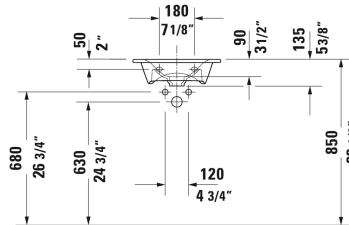

Viu Furniture handrinse basin # 0733450041 / 0733450070
< 17 3/4" Inch >

Furniture handrinse basin	Dimension	Weight	Order number
without overflow, with faucet deck, ceramic covered slotted waste included, underside fully glazed, hardware included, wall-mounted, 17 3/4" Inch			
Colors			
00 White			
Variant			
●	17 3/4" x 12 5/8" Inch	17 lb	0733450041
⊗	17 3/4" x 12 5/8" Inch	17 lb	0733450070
Sanitary ceramics with the special WonderGliss surface finish will remain clean and attractive-looking for a long time to come. When ordering WonderGliss please add a "1" as eleventh digit to the model number.			
Space-saving siphon	1 1/4" Inch	0.9 lb	005076
Suitable products			
Vanity unit wall-mounted 1 door, for Viu # 073345, 17 3/8" x 17 3/8" Inch	17 3/8" x 17 3/8" Inch		LC6133 L/R
Vanity unit floorstanding 1 door, 1 glass shelf, for Viu # 073345, 17 3/8" x 17 3/8" Inch	17 3/8" x 17 3/8" Inch		LC6580 L/R
Vanity unit wall-mounted 1 door, for Viu # 073345, 17 3/8" x 12 1/4" Inch	17 3/8" x 12 1/4" Inch		BR4208 L/R
Vanity unit floorstanding 1 door, 1 glass shelf, for Viu # 073345, 17 3/8" x 12 1/4" Inch	17 3/8" x 12 1/4" Inch		BR4508 L/R

Viu Furniture handrinse basin # 0733450041 / 0733450070

|< 17 3/4" Inch >|

Vanity unit floorstanding 1 door, integrated legs with height adjustment, for Viu # 073345, 16 7/8" x 12 1/8" Inch	16 7/8" x 12 1/8" Inch	XS4520 L/R
Vanity unit wall-mounted 1 door, for Viu # 073345, 16 7/8" x 12 1/4" Inch	16 7/8" x 12 1/4" Inch	XV4030 R/L
Vanity unit floorstanding 1 door, for Viu # 073345, 16 7/8" x 12 1/4" Inch	16 7/8" x 12 1/4" Inch	XV4068 L/R

All drawings contain the necessary measurements which are subject to standard tolerances. They are stated in inch & mm and are non-binding. Exact measurements, in particular for customized installation scenarios, can only be taken from the finished ceramic piece.