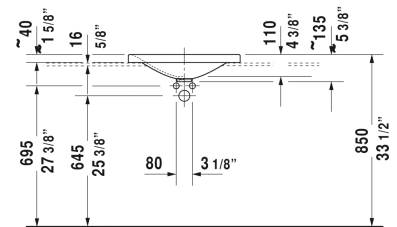

**P3 Comforts Vanity basin ⚡ # 0377550000**

| < 21 5/8" Inch > |

Vanity basin	Dimension	Weight	Order number
drop-in basin, without overflow, without faucet deck, 21 5/8" Inch			
<b>Colors</b>			
00 White			
<b>Variant</b>			
☒	21 5/8" x 14 1/8" Inch	17 lb	0377550000
Sanitary ceramics with the special WonderGliss surface finish will remain clean and attractive-looking for a long time to come. When ordering WonderGliss please add a "1" as eleventh digit to the model number.			
Slotted waste for washbasins without overflow	2" Inch	0.7 lb	005024
<b>Suitable products</b>			
Vanity unit wall-mounted 1 pull-out compartment, countertop including one cut-out, for 1 vanity basin centered, 31 1/2" x 21 5/8" Inch	31 1/2" x 21 5/8" Inch		KT6794
Vanity unit wall-mounted 1 pull-out compartment, countertop including one cut-out, for 1 vanity basin centered, 39 3/8" x 21 5/8" Inch	39 3/8" x 21 5/8" Inch		KT6795
Vanity unit wall-mounted 1 pull-out compartment, countertop including one cut-out, for 1 vanity basin centered, 47 1/4" x 21 5/8" Inch	47 1/4" x 21 5/8" Inch		KT6796
Vanity unit wall-mounted 2 pull-out compartments, 1 countertop with one cut-out or two cut-outs, for 1 or 2 vanity basin(s), 55 1/8" x 21 5/8" Inch	55 1/8" x 21 5/8" Inch		KT6797 B/L/R

*All drawings contain the necessary measurements which are subject to standard tolerances. They are stated in inch & mm and are non-binding. Exact measurements, in particular for customized installation scenarios, can only be taken from the finished ceramic piece.*