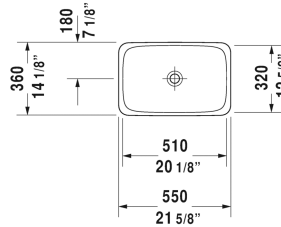

**P3 Comforts Vanity basin ⚡ # 0377550000**

| < 21 5/8" Inch > |

Vanity basin	Dimension	Weight	Order number
drop-in basin, without overflow, without faucet deck, 21 5/8" Inch			
<b>Colors</b>			
00 White			
<b>Variant</b>			
☒	21 5/8" x 14 1/8" Inch	17 lb	0377550000
Sanitary ceramics with the special WonderGliss surface finish will remain clean and attractive-looking for a long time to come. When ordering WonderGliss please add a "1" as eleventh digit to the model number.			
Slotted waste for washbasins without overflow	2" Inch	0.7 lb	005024
<b>Suitable products</b>			
Vanity unit wall-mounted 1 pull-out compartment, countertop including one cut-out, for 1 vanity basin centered, 31 1/2" x 21 5/8" Inch	31 1/2" x 21 5/8" Inch		KT6794
Vanity unit wall-mounted 1 pull-out compartment, countertop including one cut-out, for 1 vanity basin centered, 39 3/8" x 21 5/8" Inch	39 3/8" x 21 5/8" Inch		KT6795
Vanity unit wall-mounted 1 pull-out compartment, countertop including one cut-out, for 1 vanity basin centered, 47 1/4" x 21 5/8" Inch	47 1/4" x 21 5/8" Inch		KT6796
Vanity unit wall-mounted 2 pull-out compartments, 1 countertop with one cut-out or two cut-outs, for 1 or 2 vanity basin(s), 55 1/8" x 21 5/8" Inch	55 1/8" x 21 5/8" Inch		KT6797 B/L/R