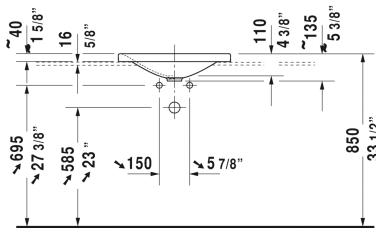

**P3 Comforts Vanity basin ⚡ # 0377550000**

| < 21 5/8" Inch > |

Vanity basin	Dimension	Weight	Order number
drop-in basin, without overflow, without faucet deck, 21 5/8" Inch			
<b>Colors</b>			
00 White			
<b>Variant</b>			
☒	21 5/8" x 14 1/8" Inch	17 lb	0377550000
Sanitary ceramics with the special WonderGliss surface finish will remain clean and attractive-looking for a long time to come. When ordering WonderGliss please add a "1" as eleventh digit to the model number.			
Slotted waste for washbasins without overflow	2" Inch	0.7 lb	005024
<b>Suitable products</b>			
Vanity unit wall-mounted 1 pull-out compartment, countertop including one cut-out, for 1 vanity basin centered, 31 1/2" x 21 5/8" Inch	31 1/2" x 21 5/8" Inch		KT6794
Vanity unit wall-mounted 1 pull-out compartment, countertop including one cut-out, for 1 vanity basin centered, 39 3/8" x 21 5/8" Inch	39 3/8" x 21 5/8" Inch		KT6795
Vanity unit wall-mounted 1 pull-out compartment, countertop including one cut-out, for 1 vanity basin centered, 47 1/4" x 21 5/8" Inch	47 1/4" x 21 5/8" Inch		KT6796
Vanity unit wall-mounted 2 pull-out compartments, 1 countertop with one cut-out or two cut-outs, for 1 or 2 vanity basin(s), 55 1/8" x 21 5/8" Inch	55 1/8" x 21 5/8" Inch		KT6797 B/L/R

*All drawings contain the necessary measurements which are subject to standard tolerances. They are stated in inch & mm and are non-binding. Exact measurements, in particular for customized installation scenarios, can only be taken from the finished ceramic piece.*