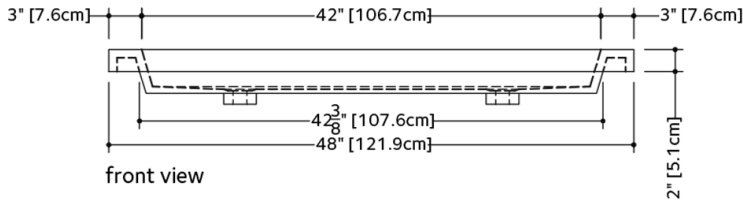

Oak bridge wenge shade included.

TECHNICAL DETAILS

- **Width:** 22"
- **Length:** 48"
- **Height:** 2"
- **Weight:** 23 lbs / 10 kg

plan view

front view

side view

VOVS 48

WETSTYLE cannot be held responsible for any technical errors and reserves the right to make revisions without notice. Approximate measurement. The manufacturer accepts 1/4" (6.35mm) variance.