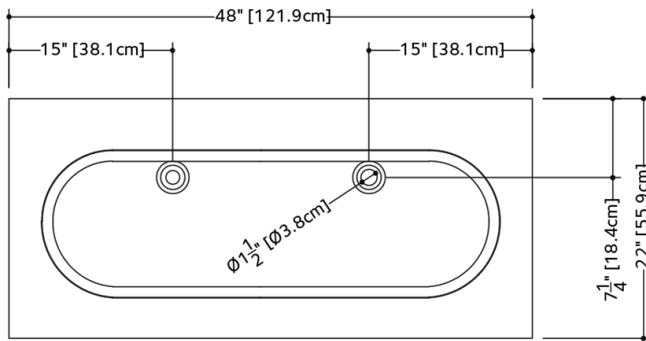

Oak bridge wenge shade included.

TECHNICAL DETAILS

- **Width:** 22"
- **Length:** 48"
- **Height:** 2"
- **Weight:** 23 lbs / 10 kg

plan view

front view

side view

VOVS 48

WETSTYLE cannot be held responsible for any technical errors and reserves the right to make revisions without notice. Approximate measurement. The manufacturer accepts 1/4" (6.35mm) variance.