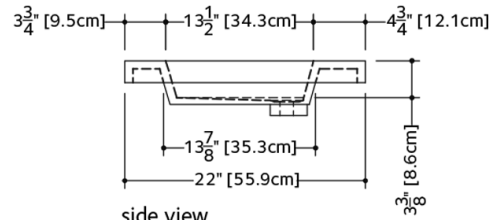

Oak bridge wenge shade included.

TECHNICAL DETAILS

- **Width:** 22"
- **Length:** 48"
- **Height:** 2"
- **Weight:** 23 lbs / 10 kg

plan view

front view

side view

VOVS 48

WETSTYLE cannot be held responsible for any technical errors and reserves the right to make revisions without notice. Approximate measurement. The manufacturer accepts 1/4" (6.35mm) variance.