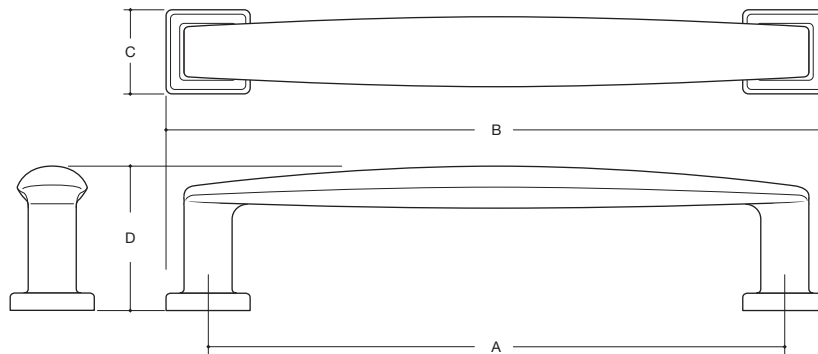

WATER STREET

LAKWOOD NEW YORK

		A	B	C	D
7372	PULL	3-1/2"	4-3/32"	9/16"	1"
7373	PULL	4-1/2"	5-1/4"	3/4"	1-1/4"
7374	PULL	6"	6-7/8"	7/8"	1-1/2"
7615	PULL	8"	8-7/8"	7/8"	1-1/2"
7620	PULL	12"	12-7/8"	7/8"	1-1/2"
7621	PULL	18"	18-7/8"	7/8"	1-1/2"
7375	APPLIANCE PULL ‡	8"	9-1/16"	1-1/16"	2"
7376	APPLIANCE PULL ‡	12"	13-1/8"	1-1/8"	2-1/16"
7393	APPLIANCE PULL ‡	18"	19-1/4"	1-1/4"	2-1/4"

Hand hammering available. ‡ Available for back to back applications.
 Made to order with standard lead time of 2 - 4 weeks, dependent on finish selected.
 Expediting availability determined by the production levels at the time of order. Upcharge applies.
 Items that are available for Quick Ship will ship within 24 hours.