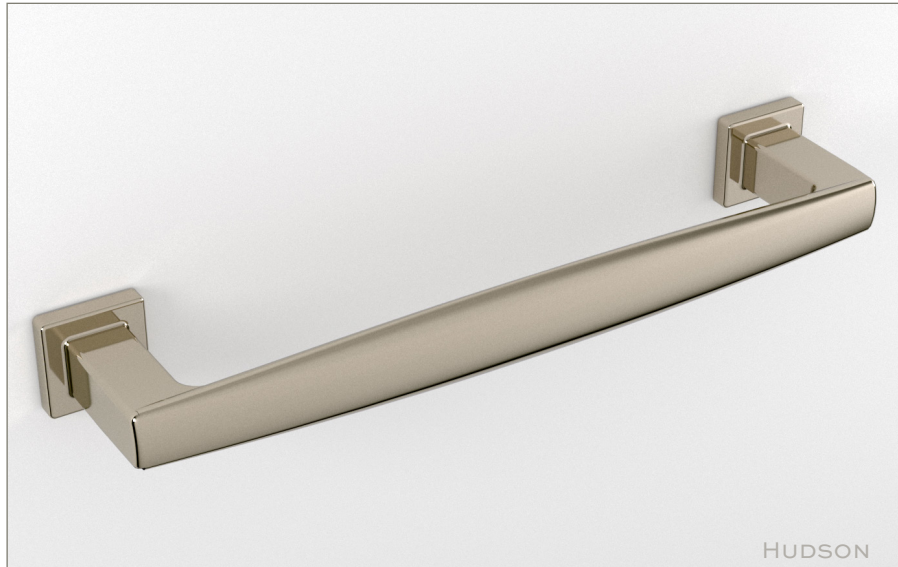

WATER STREET

LAKWOOD NEW YORK

		A	B	C	D
7372	PULL	3-1/2"	4-3/32"	9/16"	1"
7373	PULL	4-1/2"	5-1/4"	3/4"	1-1/4"
7374	PULL	6"	6-7/8"	7/8"	1-1/2"
7615	PULL	8"	8-7/8"	7/8"	1-1/2"
7620	PULL	12"	12-7/8"	7/8"	1-1/2"
7621	PULL	18"	18-7/8"	7/8"	1-1/2"
7375	APPLIANCE PULL ‡	8"	9-1/16"	1-1/16"	2"
7376	APPLIANCE PULL ‡	12"	13-1/8"	1-1/8"	2-1/16"
7393	APPLIANCE PULL ‡	18"	19-1/4"	1-1/4"	2-1/4"

Hand hammering available. ‡ Available for back to back applications.
 Made to order with standard lead time of 2 - 4 weeks, dependent on finish selected.
 Expediting availability determined by the production levels at the time of order. Upcharge applies.
 Items that are available for Quick Ship will ship within 24 hours.