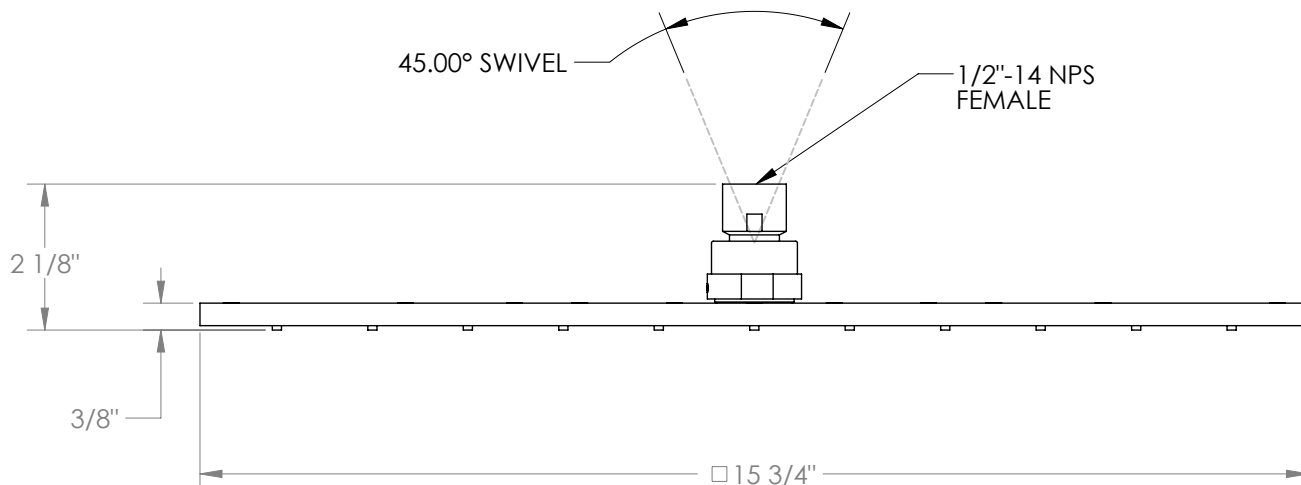

## SH-SQ075

Flat Easy Clean Shower Head, 16" width

- Flow Rate: 1.75 GPM at 60 psi
- Self-Cleaning Silicone Jets
- Swivel Range of Motion: 20-25°
- Professional Installation Required.

Available in all finishes shown on the [Watermark Designs website](#)

Meets the applicable requirements of ASME A112.18.1-2005/CSA B125.1-05, entitled "Plumbing Supply Fittings".

Watermark Designs reserves the right to make revisions without notice to produce specifications. All product dimensions are nominal.