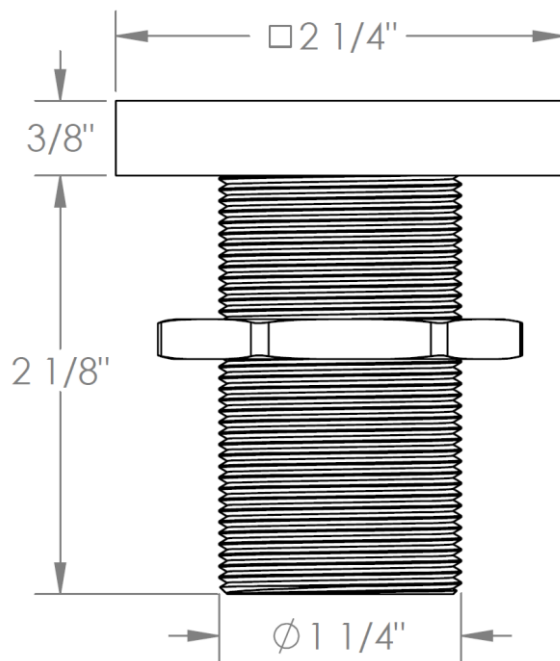

H-BS35

Deck Mounted H-Base
Edge Collection

WATERMARK DESIGNS 9/5/2018