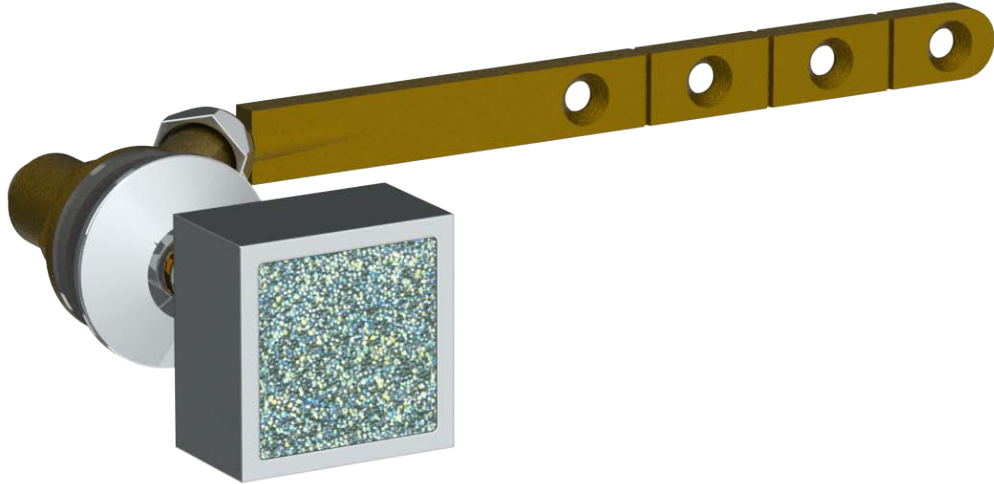

**97-0.11-J6**

Tank Lever

Front, Side, or Angle Mount

Note: Watermark cannot guarantee fit with any specific tank. Please check dimensions for compatibility.

**WATERMARK** DESIGNS 3/2/2018