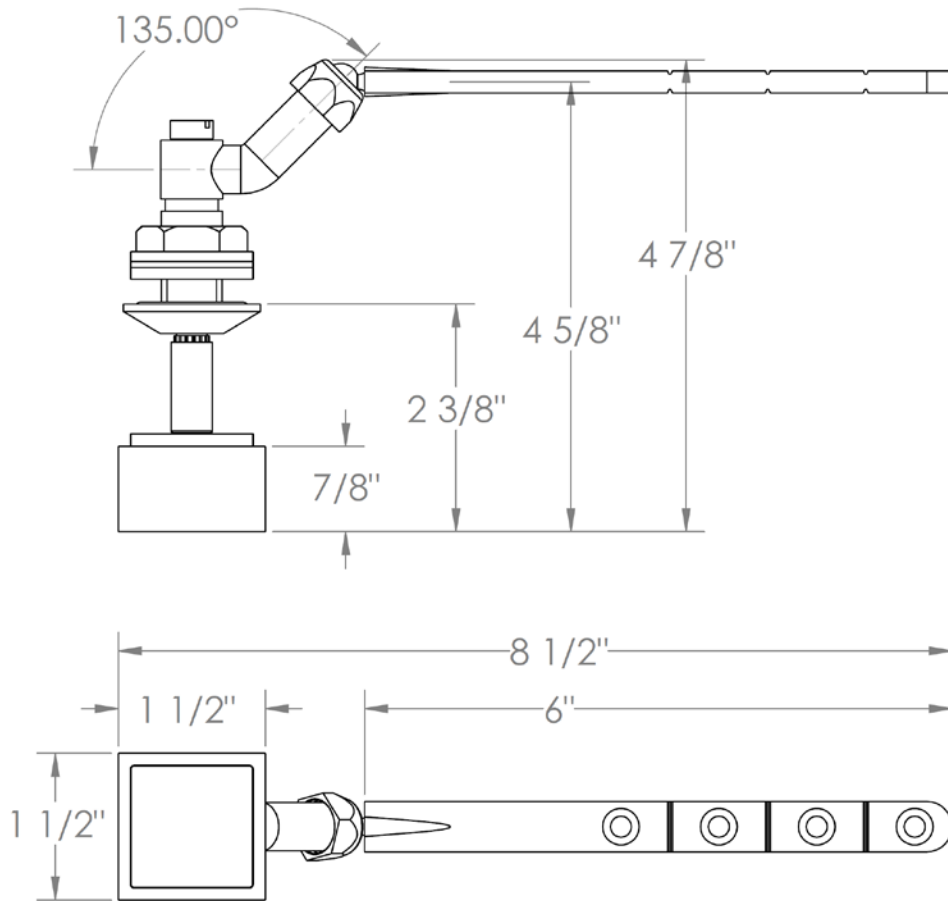

**97-0.11-J6**

Tank Lever

Front, Side, or Angle Mount

Note: Watermark cannot guarantee fit with any specific tank. Please check dimensions for compatibility.

**WATERMARK** DESIGNS 3/2/2018