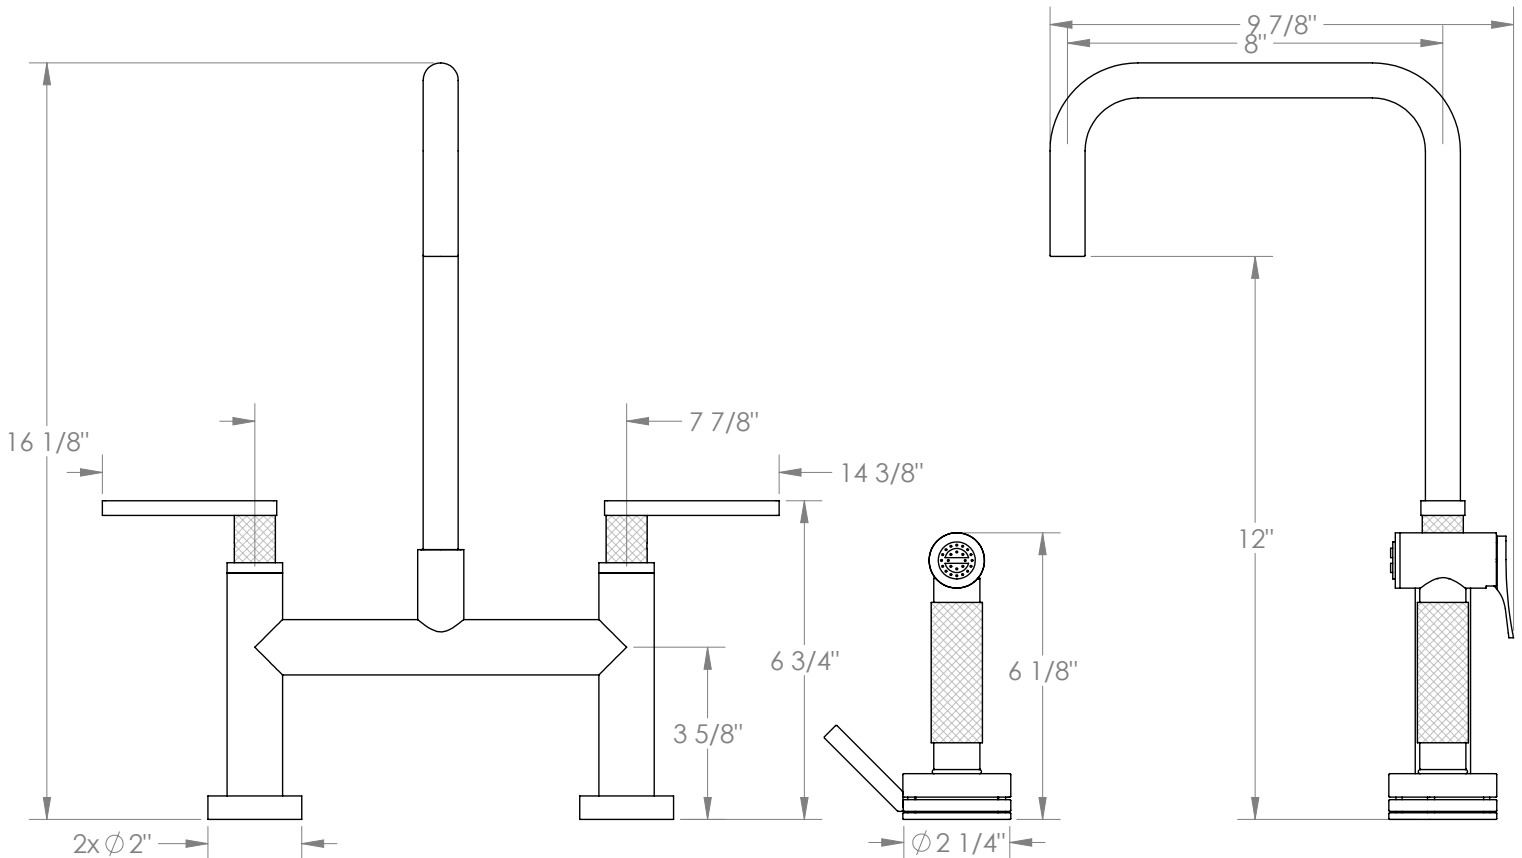

WATERMARK

BROOKLYN, NEW YORK

Rainey 70-7.65-RNK8

Deck Mounted, Bridge Kitchen Faucet with
Independent Side Spray

- Side Spray Hose Length: 50" (Final Length May Vary)
- Fits Deck Up To 1-1/4" Thick
- Recommended Mounting Hole: 1-1/8"
- All Lead-Free Brass Construction
- Flow Rate: 1.75 GPM
- 1/4 Turn Ceramic Cartridge
- Volume Control Handle For Spray Must Be Turned Off When Not In Use
- 360° Rotating Spout
- Professional Installation Required

Available in all finishes shown on the [Watermark Designs website](#)

Meets the applicable requirements of ASME A112.18.1-2005/CSA B125.1-05, entitled "Plumbing Supply Fittings".

Watermark Designs reserves the right to make revisions without notice to produce specifications. All product dimensions are nominal.