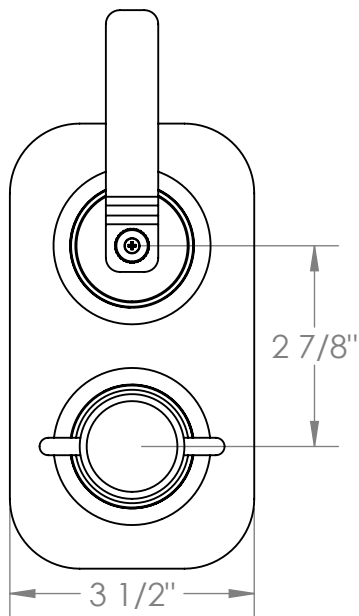

38-T25-EV4

Wall Mounted Thermostatic Shower Trim with built-in control
For use with SS-TH60 or SS-TH70 concealed rough

Meets the applicable requirements of ASME A112.18.1-2005/CSA B125.1-05, entitled "Plumbing Supply Fittings"