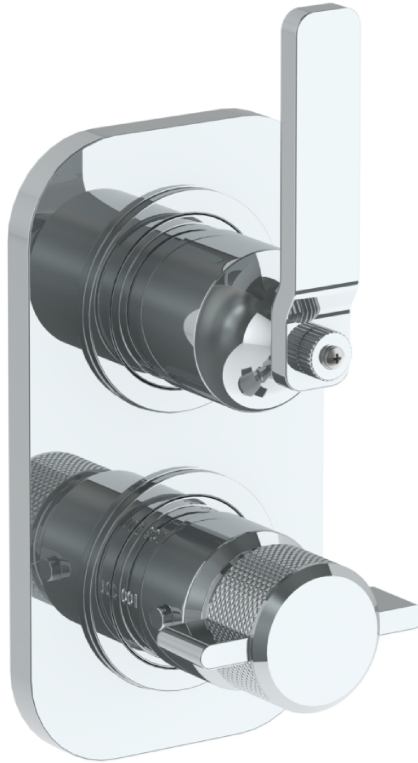

38-T25-EV4

Wall Mounted Thermostatic Shower Trim with built-in control
For use with SS-TH60 or SS-TH70 concealed rough

Meets the applicable requirements of ASME A112.18.1-2005/CSA B125.1-05, entitled "Plumbing Supply Fittings"