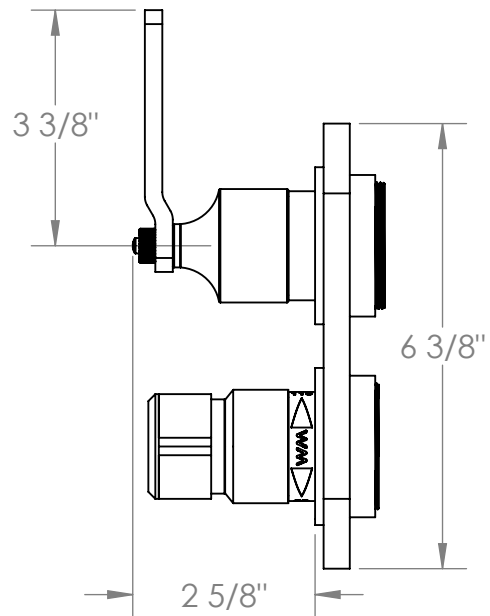

38-T25-EV4

Wall Mounted Thermostatic Shower Trim with built-in control
For use with SS-TH60 or SS-TH70 concealed rough

Meets the applicable requirements of ASME A112.18.1-2005/CSA B125.1-05, entitled "Plumbing Supply Fittings"