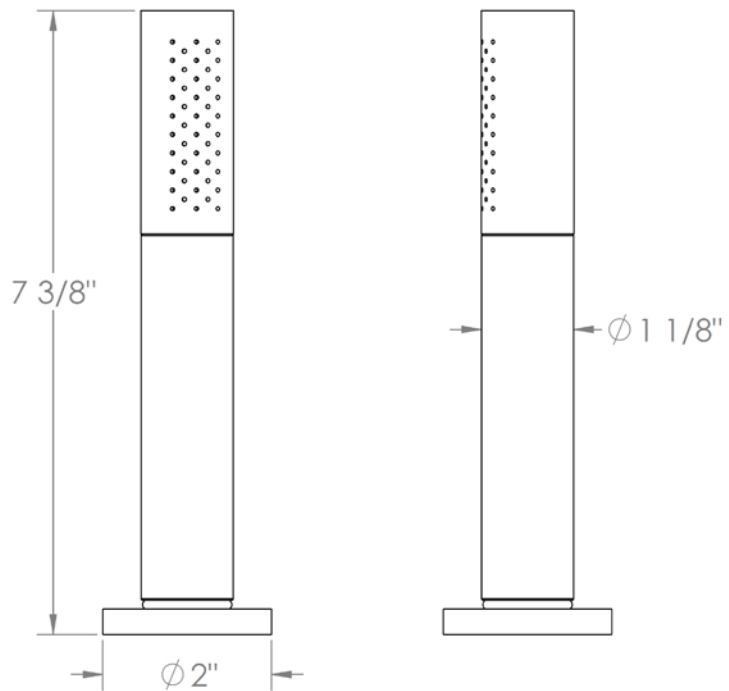

38-DHS

Deck Mounted Straight Slim Hand Shower Set

Includes SH-TIT30 straight pull out hand shower and DM-3079 hose

Flow Rate: 1.75 GPM

Meets the applicable requirements of ASME A112.18.1-2005/CSA B125.1-05, entitled "Plumbing Supply Fittings"