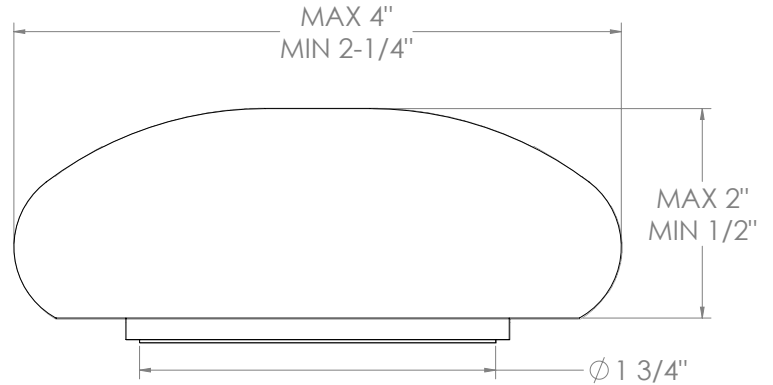

WATERMARK

BROOKLYN, NEW YORK

Rock Handles:

Harvest Light (HL)