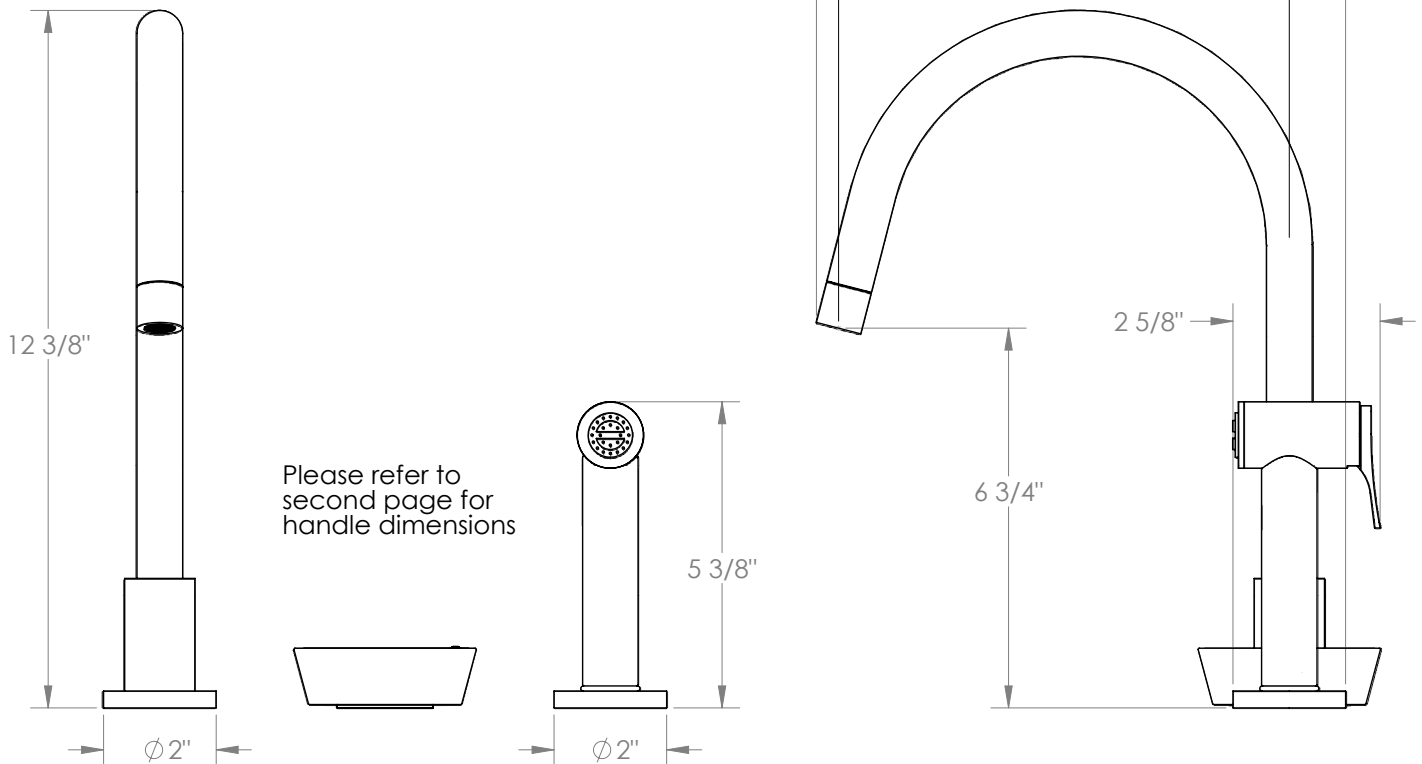

WATERMARK

BROOKLYN, NEW YORK

Zen 36-7.1.3GA-BL1

Deck Mounted, Single Handle, Gooseneck
Faucet with Side Spray

- Side Spray Hose Length: 50" (Final Length May Vary)
- Fits Deck Up To 1-3/4" Thick
- Recommended Mounting Hole: 1-3/8"
- All Lead-Free Brass Construction
- Flow Rate: 1.75 GPM
- Ceramic Mixing Cartridge
- 360° Rotating Spout
- Professional Installation Required

Available in all finishes shown on the [Watermark Designs website](#)

Meets the applicable requirements of ASME A112.18.1-2005/CSA B125.1-05, entitled "Plumbing Supply Fittings".

Watermark Designs reserves the right to make revisions without notice to produce specifications. All product dimensions are nominal.

Mountain Morning (MM)

Winter Morning (WM)

NOTE: Each rock handle is a natural stone handpicked from the pristine shores of the Great Lakes. Each one is unique and will not be identical to another, though we try to pair the most similar ones. The dimensions shown here are only to be used as a guide.