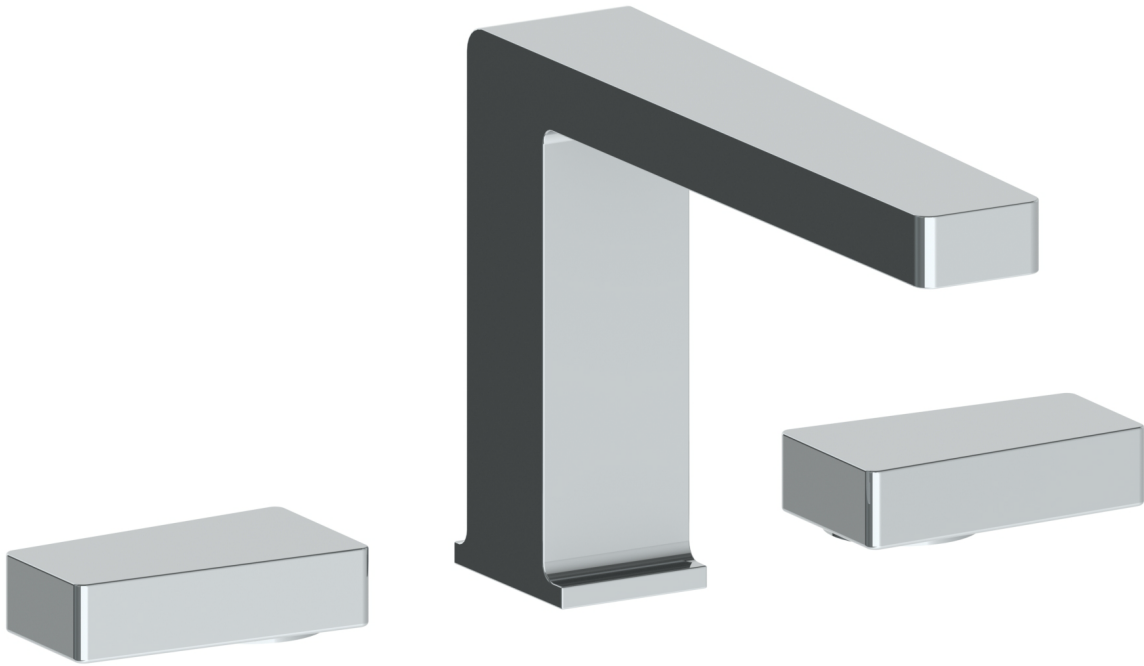

35-8-ED1

Deck Mounted 3 Hole Bath Set

Meets the applicable requirements of ASME A112.18.1-2005/CSA B125.1-05, entitled "Plumbing Supply Fittings"

WATERMARK DESIGNS 12/17/2014

350 Dewitt Ave Brooklyn NY 11207 USA T 718 257 2800 F 718 257 2144 info@watermark-designs.com