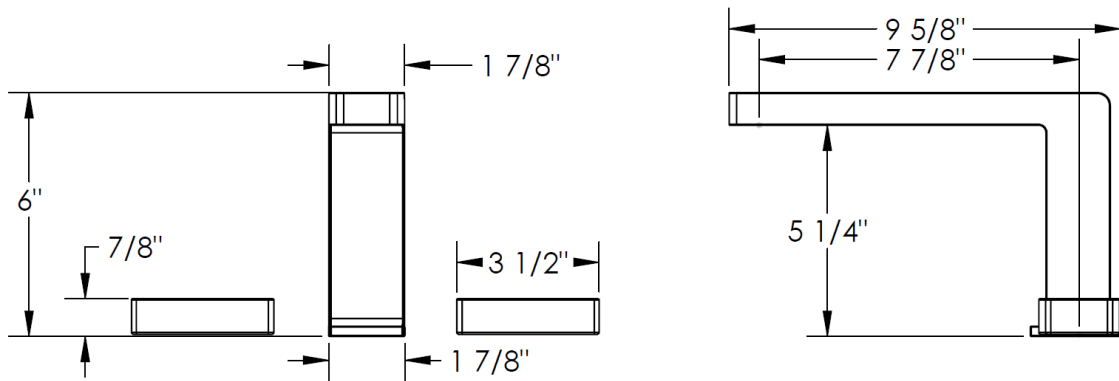

35-8-ED1

Deck Mounted 3 Hole Bath Set

Meets the applicable requirements of ASME A112.18.1-2005/CSA B125.1-05, entitled "Plumbing Supply Fittings"

WATERMARK DESIGNS 12/17/2014

350 Dewitt Ave Brooklyn NY 11207 USA T 718 257 2800 F 718 257 2144 info@watermark-designs.com