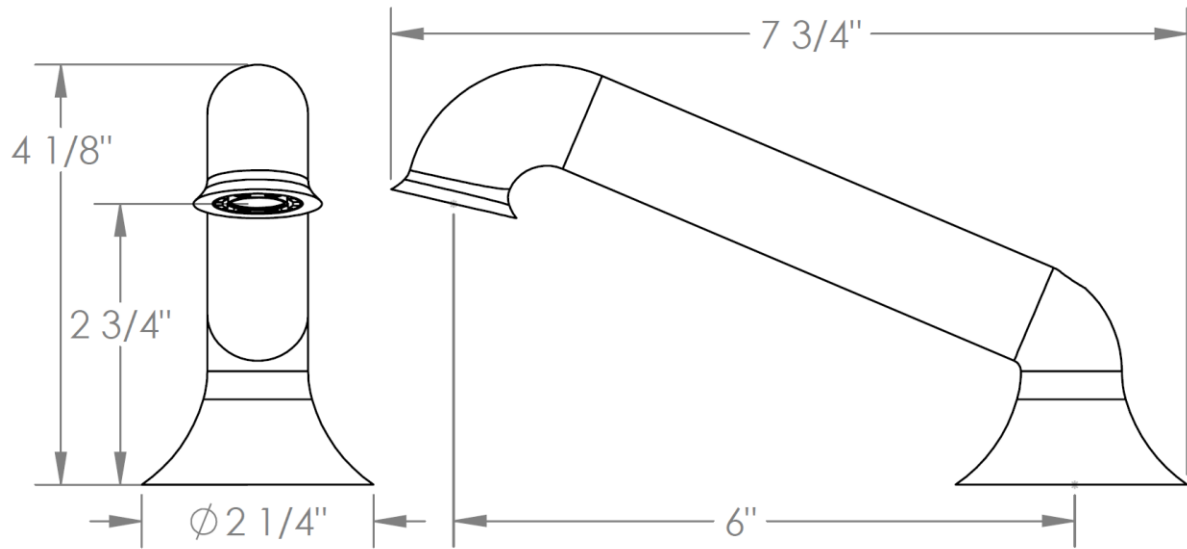

34-DS

Deck Mounted Bath Spout

Meets the applicable requirements of ASME A112.18.1-2005/CSA B125.1-05, entitled "Plumbing Supply Fittings"