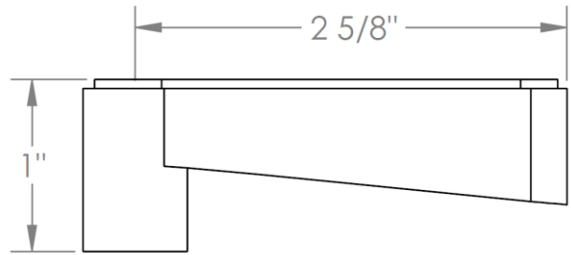

**30-T15-\_\_**

Trim Kit Only for Miniature Thermostatic Valve  
Requires SS-TH500 concealed rough

HANDLE TRIM OPTIONS

TR24 – NORWOOD

TR25 - UNION