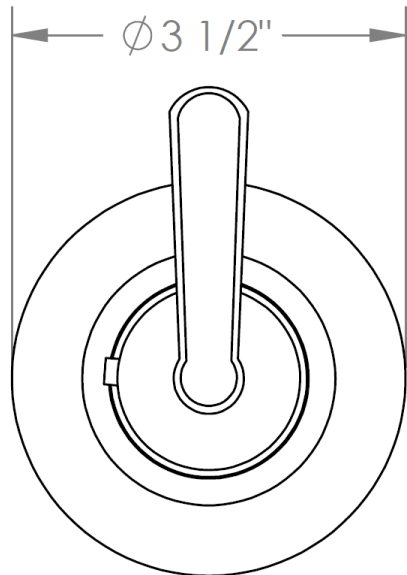

**30-T15-\_\_**

Trim Kit Only for Miniature Thermostatic Valve  
Requires SS-TH500 concealed rough

HANDLE TRIM OPTIONS

TR24 – NORWOOD

TR25 - UNION