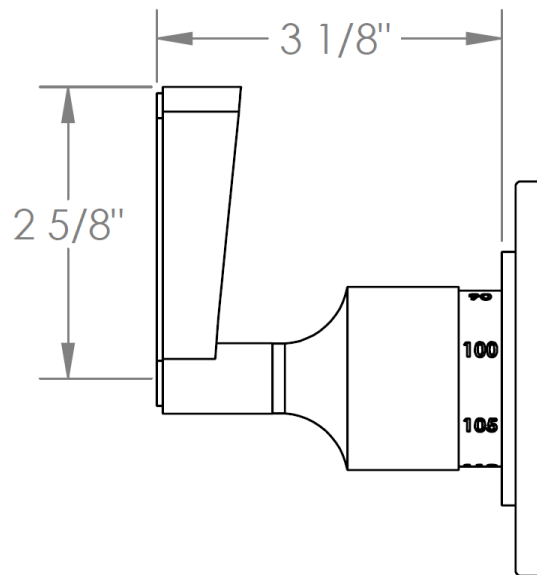

**30-T15-\_\_**

Trim Kit Only for Miniature Thermostatic Valve  
Requires SS-TH500 concealed rough

HANDLE TRIM OPTIONS

TR24 – NORWOOD

TR25 - UNION