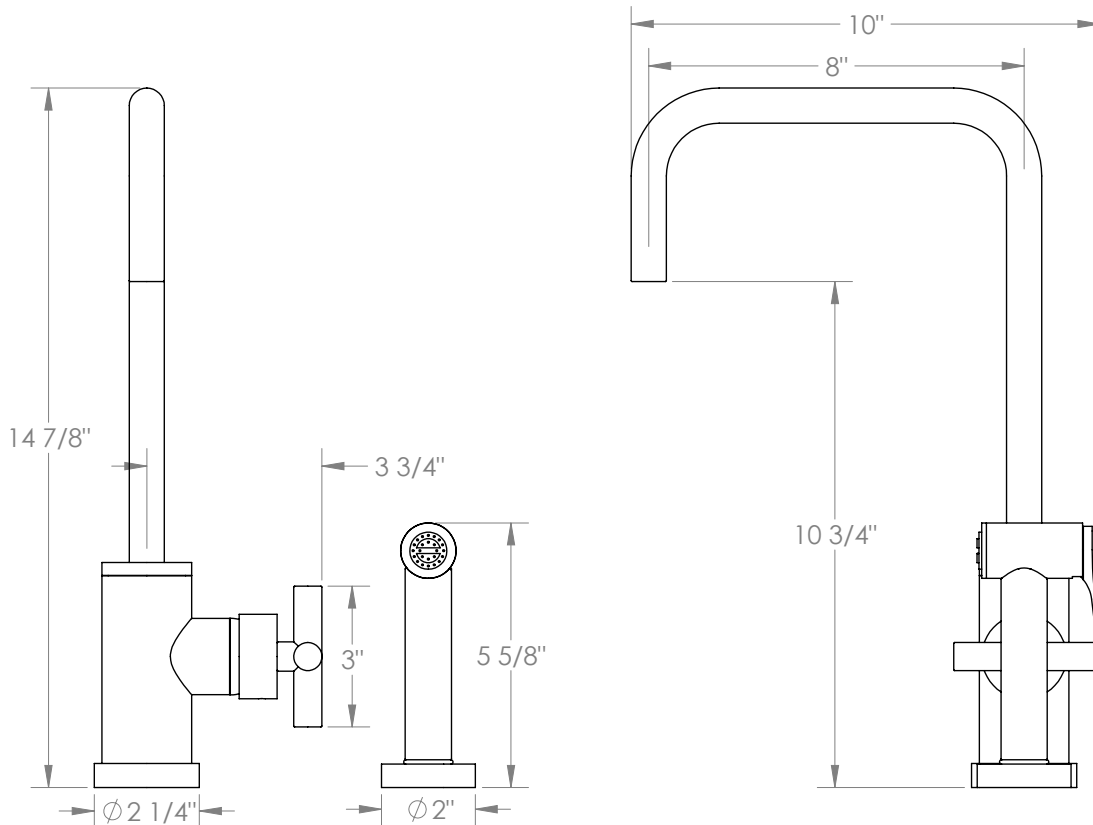

WATERMARK

BROOKLYN, NEW YORK

Loft 2.0

23-7.4-L9

Deck Mounted, Monoblock Kitchen Faucet with Side Spray

- Side Spray Hose Length: 50" (Final Length May Vary)
- Fits Deck Up To 1-1/2" Thick
- Recommended Mounting Hole: 1-3/8"
- All Lead-Free Brass Construction
- Flow Rate: 1.75 GPM
- Ceramic Mixing Cartridge
- 360° Rotating Spout
- Professional Installation Required

Available in all finishes shown on the [Watermark Designs website](https://www.watermark-designs.com)

Meets the applicable requirements of ASME A112.18.1-2005/CSA B125.1-05, entitled "Plumbing Supply Fittings".

Watermark Designs reserves the right to make revisions without notice to produce specifications. All product dimensions are nominal.

09/2023

350 Dewitt Ave. Brooklyn, NY 11207 USA | T: 1 718 257 2800 | F: 1 718 257 2144 | customerservice@watermark-designs.com