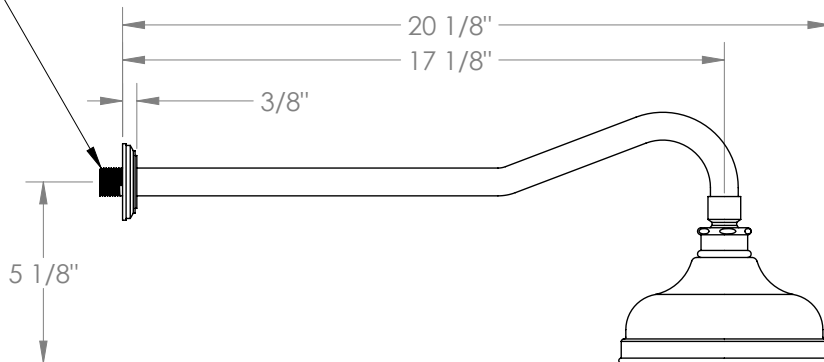

WATERMARK

BROOKLYN, NEW YORK

Paris

206-HAF.1

Wall Mounted Showerhead

- Flow Rate: 1.75 GPM at 80 psi
- Self-Cleaning Silicone Jets
- Includes: SS-206-TRAF and SH-RH070.
- Professional Installation Required.

Available in all finishes shown on the [Watermark Designs website](#)

1/2"-14 NPT MALE

Ø 2 1/8"

Meets the applicable requirements of ASME A112.18.1-2005/CSA B125.1-05, entitled "Plumbing Supply Fittings".