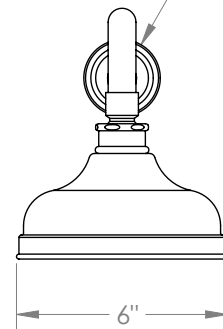

WATERMARK

BROOKLYN, NEW YORK

Paris

206-HAF.1

Wall Mounted Showerhead

- Flow Rate: 1.75 GPM at 80 psi
- Self-Cleaning Silicone Jets
- Includes: SS-206-TRAF and SH-RH070.
- Professional Installation Required.

Available in all finishes shown on the [Watermark Designs website](#)

1/2"-14 NPT MALE

Ø 2 1/8"

Meets the applicable requirements of ASME A112.18.1-2005/CSA B125.1-05, entitled "Plumbing Supply Fittings".