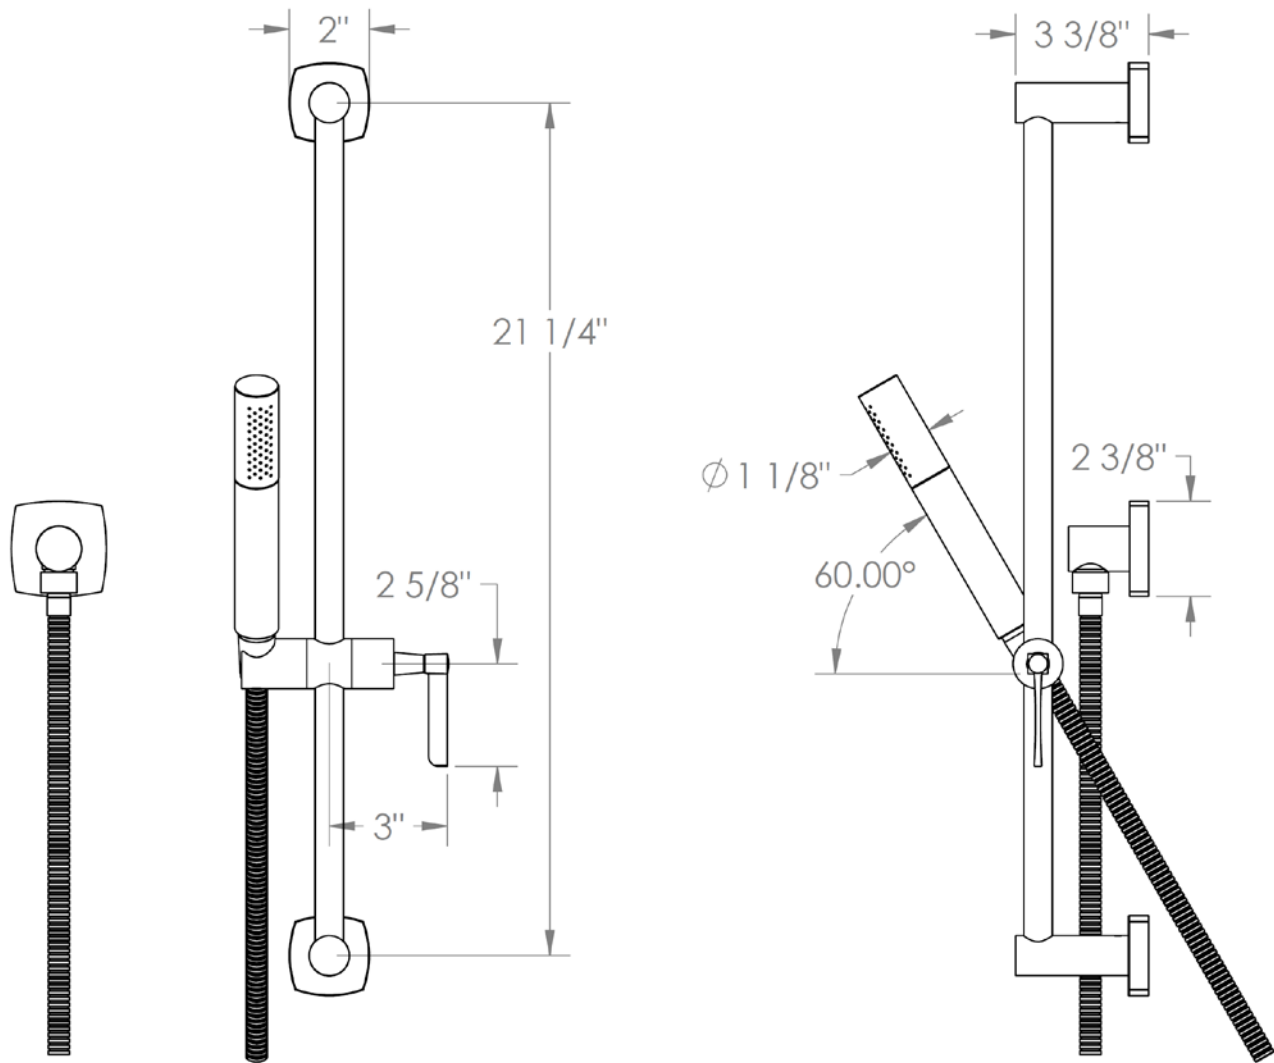

115-HSPB1-MZ4

Positioning Bar Shower Kit With Hand Shower

Flow Rate: 2.0 GPM

Meets the applicable requirements of ASME A112.18.1-2005/CSA B125.1-05, entitled "Plumbing Supply Fittings"

115-HSPB1-MZ4

Positioning Bar Shower Kit With Hand Shower
Flow Rate: 2.0 GPM

Meets the applicable requirements of ASME A112.18.1-2005/CSA B125.1-05, entitled "Plumbing Supply Fittings"