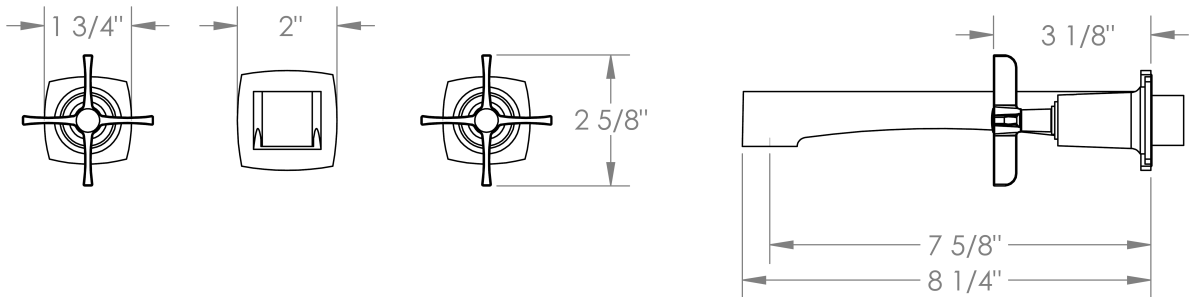

**115-5-MZ5**

Wall Mounted Tub Set

Meets the applicable requirements of ASME A112.18.1-2005/CSA B125.1-05, entitled "Plumbing Supply Fittings"

**WATERMARK DESIGNS 1/16/2018**

350 Dewitt Ave Brooklyn NY 11207 USA T 718 257 2800 F 718 257 2144 info@watermark-designs.com