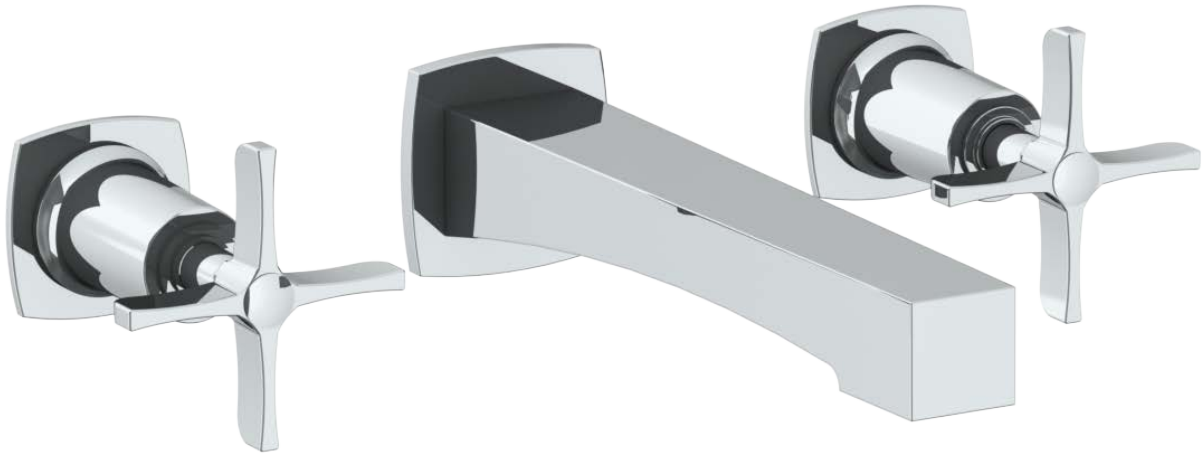

**115-5-MZ5**

Wall Mounted Tub Set

Meets the applicable requirements of ASME A112.18.1-2005/CSA B125.1-05, entitled "Plumbing Supply Fittings"

**WATERMARK DESIGNS 1/16/2018**

350 Dewitt Ave Brooklyn NY 11207 USA T 718 257 2800 F 718 257 2144 info@watermark-designs.com