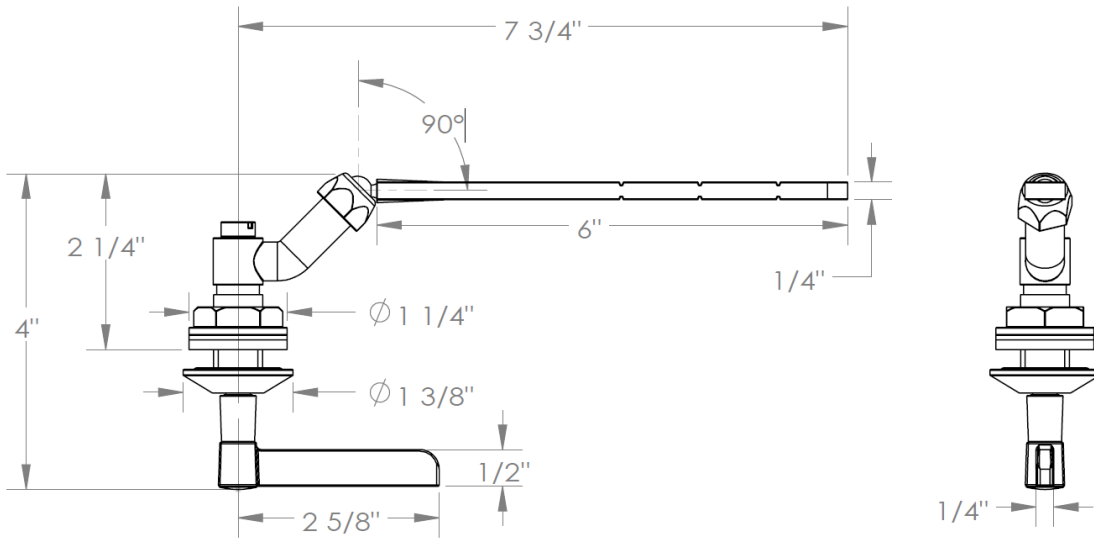

**115-0.11**  
Tank Lever

**WATERMARK** DESIGNS 4/27/2015