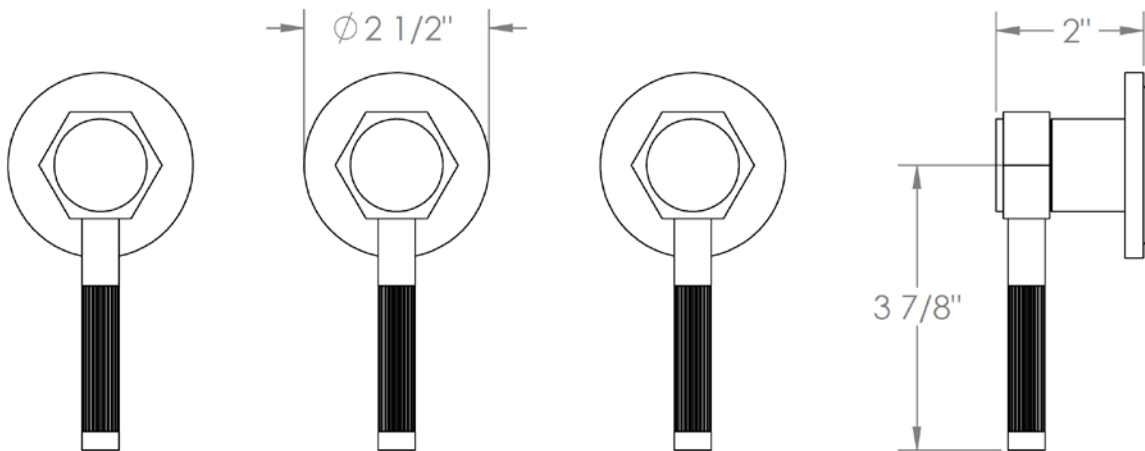

111-WTR3-SP4

Wall Mounted Trim with Alignment Kit
For use with SS-503 concealed rough

WATERMARK DESIGNS 3/12/2018