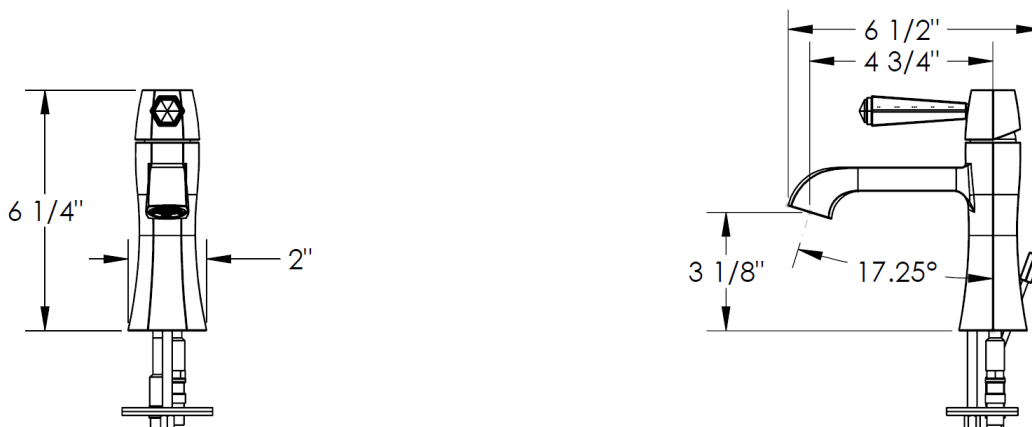

### Specifications:

ITEM NO.	PART NUMBER	QTY.
1	205-1.15-SPT	1
2	K025A	1
3	205-1.15-RNG	1
4	205-1.15-CRT-LCKNT	1
6	205-1.15-CAP	1
7	205-1.15-LVR-RNG	1
8	NEOPERL CACHE AERTR	1
9	205-1.15-LFT-ROD	1
12	SPT-MNTNG-KIT-1-SCRW	1
13	SPT-MNTNG-KIT-1-WSHR	1
14	SPT-MNTNG-KIT-1-RBBR-WSHR	1
15	SPT-MNTNG-KIT-1-NUT	1
16	.25-20x3-THRD-ROD	1
17	Y-LVR-END	1
18	Y-LVR-INSRT	1
19	SPPLY-HOSE	2