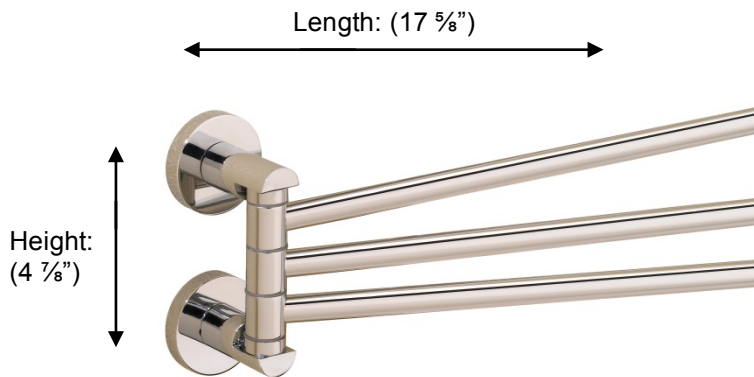

PORTO

67570 ADJUSTABLE TOWEL RAIL

Depth: (2 3/4")

Ø Backplate: (1 1/2")

Arm length: (15 1/2")

Description:

Adjustable Towel Rail

Finishes:

-  CR – Chrome
-  PV – Polished Brass
-  UB – Unlacquered Brass
-  MB – Matte Black
-  NI – Polished Nickel
-  ES – Satin Nickel
-  GD – Gold

Material:

Brass

Method of Fixing:

Direct to wall

Country of Origin:

Portugal

All Dimensions are approximate