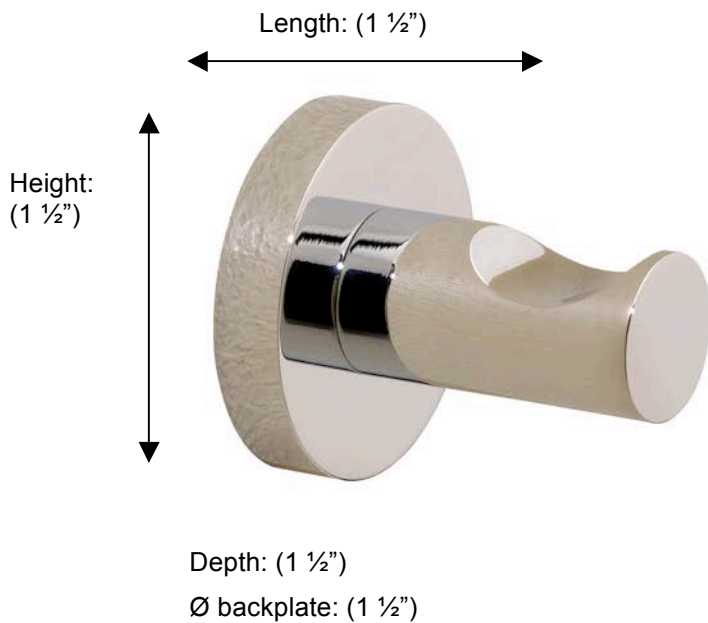

## 67511 Single Hook

**Description:**  
Single Hook

**Finishes:**

-  CR – Chrome
-  PV – Polished Brass
-  UB – Unlacquered Brass
-  MB – Matte Black
-  NI – Polished Nickel
-  ES – Satin Nickel
-  GD – Gold

**Material:**  
Brass

**Method of Fixing:**  
Direct to wall

**Country of Origin:**

Portugal