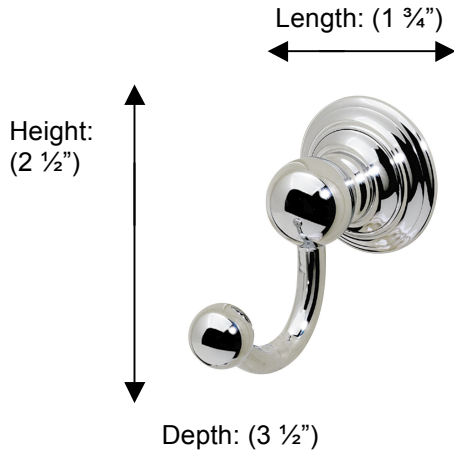

KINGSTON

66311 Single Hook

Description:
Single hook

Finishes:

-  CR – Chrome
-  PV – Polished Brass
-  UB – Unlacquered Brass
-  NI – Polished Nickel
-  ES – Satin Nickel
-  GD – Gold

Material:
Brass

Backplate Diameter: (1 3/4")

Method of Fixing:
Direct to wall

Country of Origin:

Portugal