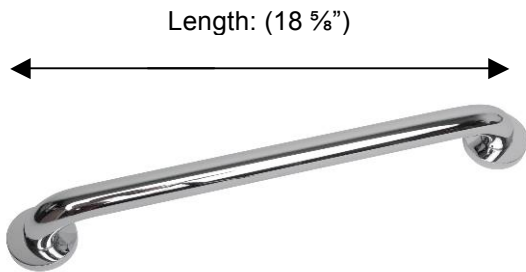

ESSENTIALS

54202 Grab Bar

Depth: (2 3/4")
Center to Center: (16")
Ø Backplate: (2 1/2")
Ø Bar: (1 1/4") ADA APPROVED
Gap: (1 1/2")

Description:
Grab Bar, 16"

Finishes:

-  CR – Chrome
-  PV – Polished Brass
-  UB – Unlacquered Brass
-  MB – Matte Black
-  NI – Polished Nickel
-  ES – Satin Nickel
-  GD – Gold

Material:
Brass

Method of Fixing:
Direct to wall

Country of Origin:

Portugal

All Dimensions are approximate