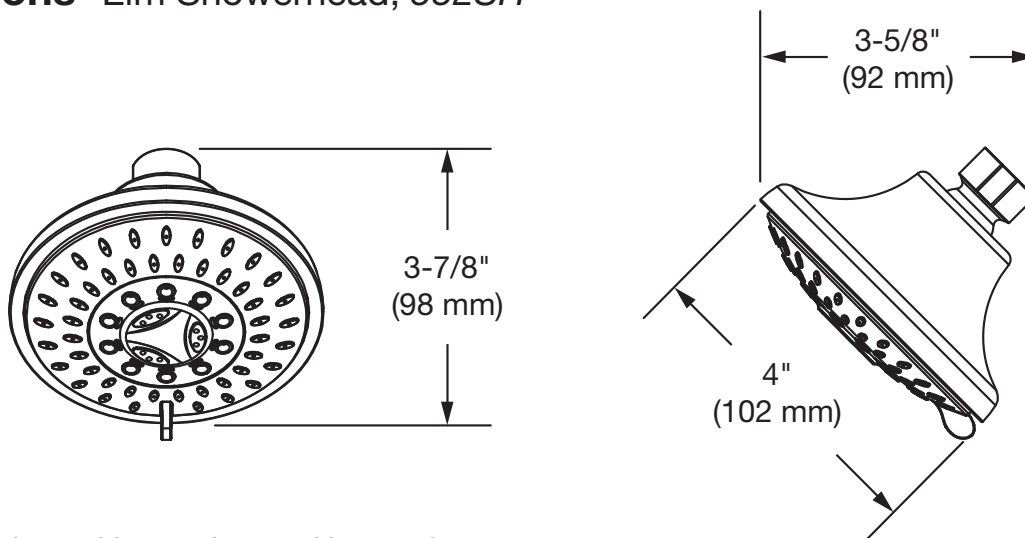

Location:

Showerhead 552SH

Specification Submittal

Model Numbers

- 552SH Showerhead

Feature Highlights

- 4 inch showerhead
- Five mode
- Standard flow rate, 2.5 gpm (9.6 L/min)
Optional lower flow rate restrictor available
- Polished chrome finish (standard)

Dimensions Elm Showerhead, 552SH

Note: Dimensions subject to change without notice