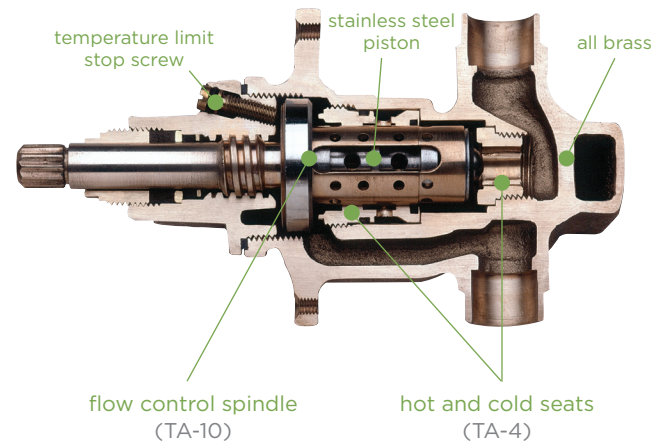

We transformed our 3 core product lines into the Symmons Origins Collection.

What's New?

- Ease of installation, 30% less trim parts
- Updated, stylish modern look
- ADA hand shower standard
- Coordinating lavatory faucets
- Easy to clean showerhead
- Tri-star or metal lever handle options

Symmons Temptrol pressure-balancing, anti-scald valve has been long associated with durability and quality. Showers installed in hotels, schools and homes worldwide

share a common trait... they are powered by the Symmons Temptrol valve. The beauty of Origins may cover the superior functionality that resides behind the wall; but it is the Temptrol valve that is the power behind our showers.

*Note: Available in Chrome only

Tub/Shower System
S-9600TS-PLR-OP
S-9600TS-PLR-OP-STN

Tub/Shower System
S-9602-P

Tub/Shower System
9602-PLR
9602-PLR-STN