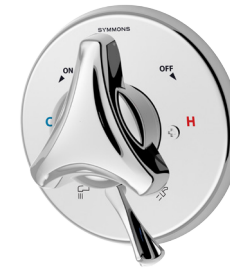

*Note: Available in Chrome only

Tub/Shower System
S-9600TS-P