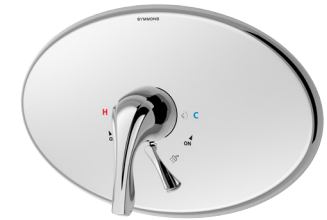

Single Handle Kitchen
Faucet with Side Spray
S-23-2
S-23-2-STN

A transformation of three core product lines, the Symmons Origins Collection combines high quality with a fresh design for cost-efficient faucets and showers. Powered by Temptrol, this solution provides easy installation and a stylish look.

What's New?

- Ease of installation, 30% less trim parts
- Updated, stylish modern look
- ADA hand shower standard
- Coordinating lavatory faucets
- Easy to clean showerhead
- Tri-star or metal lever handle options

Symmons Temptrol pressure-balancing, anti-scald valve has been long associated with durability and quality. Showers installed in hotels, schools and homes worldwide

share a common trait... they are powered by the Symmons Temptrol valve. The beauty of Origins may cover the superior functionality that resides behind the wall; but it is the Temptrol valve that is the power behind our showers.

*Note: Available in Chrome only

Tub/Shower System
S-9600TS-P

Tub/Shower System
9600-PLR
9600-PLR-STN

Tub/Shower System
S-9600TS-PLR-OP
S-9600TS-PLR-OP-STN

Tub/Shower System
S-9602-P

Tub/Shower System
9602-PLR
9602-PLR-STN