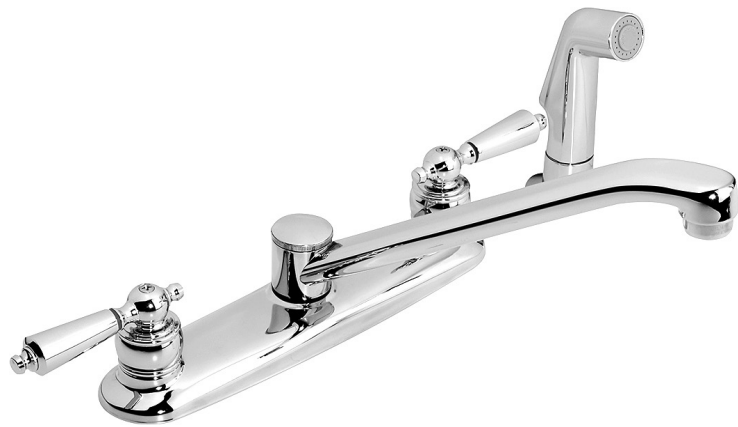

Single Handle
Lavatory Faucet
S-9612-1.5
S-9612-STN-1.5

Two Handle Centerset
Lavatory Faucet
SLC-9612-1.5
SLC-9612-STN-1.5

Two Handle Widespread
Lavatory Faucet
S-244-2-LAM-1.5
S-244-2-STN-LAM-1.5

Two Handle Kitchen Faucet
with Side Spray
S-248-2-LAM
S-248-2-STN-LAM

Single Handle Kitchen
Faucet with Side Spray
S-23-2
S-23-2-STN

A transformation of three core product lines, the Symmons Origins Collection combines high quality with a fresh design for cost-efficient faucets and showers. Powered by Temptrol, this solution provides easy installation and a stylish look.

Available in these finishes:

Polished
Chrome

Satin Nickel
Radiance® PVD
(STN)

Available for all items
except for the Tri-Star
handle configuration.

We transformed our 3 core product lines into the Symmons Origins Collection.

What's New?

- Ease of installation, 30% less trim parts
- Updated, stylish modern look
- ADA hand shower standard
- Coordinating lavatory faucets
- Easy to clean showerhead
- Tri-star or metal lever handle options