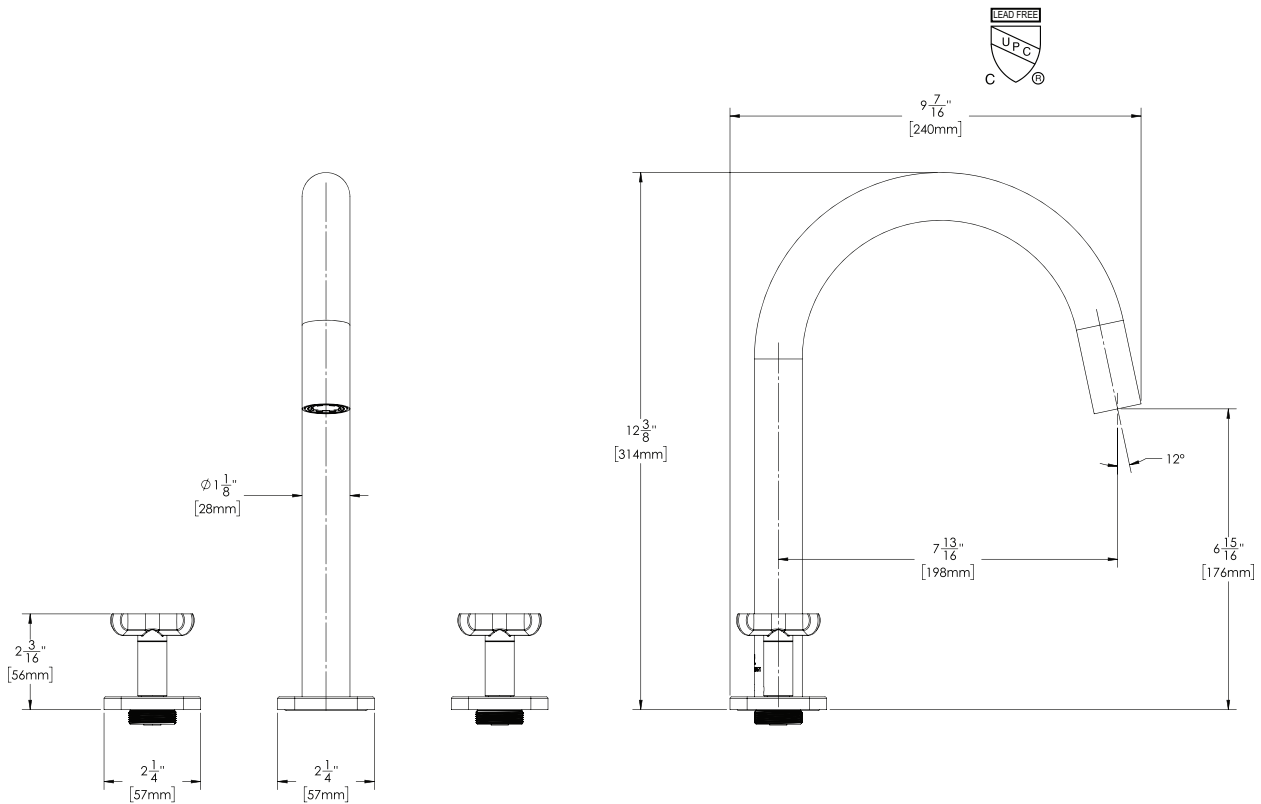

Lucid 3-Piece Roman Tub Trim

FEATURES:

- Full Flow
- Lead-free brass construction
- Cross handles
- Corrosion resistant finishes
- Coordinates with Lucid Collection
- Works with CPV-SBC valve (not included)

All dimensions are in inches (millimeters) unless otherwise specified and are subject to change without notice.

Architect/Engineer Approval Space:

P: 800-537-2107
 F: 800-977-2747
 W: WWW.SPEAKMAN.COM
 R: 01-MAY 2020