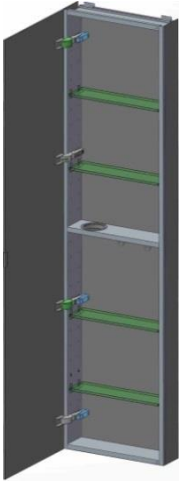

SIDLER® Tall

	(left-hand hinge)	(right-hand hinge)
Model#	1.806.016	1.806.026
Model	TL 1/23 1/4"-6"/L	TL 1/23 1/4"-6"/R

Including:

- Styling shelf incl. hairdryer holder and accessory hocks
- Silverlasting™, double sided mirror doors
- 5 Glass shelves
- Blum soft close hinges
- Mirrored interior
- Anodized aluminum body

Recessed
(Rough Opening 22 5/16" x 59 5/16")

Surface Mount

7626 Winston Street
Burnaby, BC V5A 2H4
CANADA

Phone: 604 415 2422
Toll Free: 888 415 2422
Fax: 604 415 2433

info@sidler-international.com
www.sidler-international.com