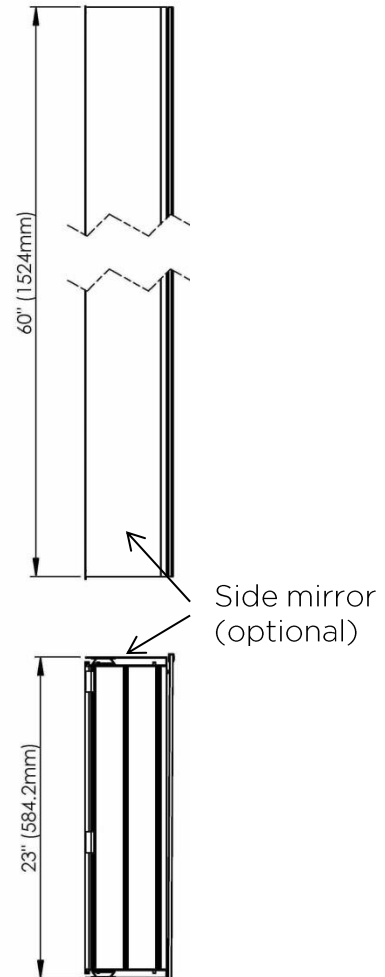

SIDLER® Tall

	(left-hand hinge)	(right-hand hinge)
Model#	1.806.016	1.806.026
Model	TL 1/23 1/4"-6"/L	TL 1/23 1/4"-6"/R

Including:

- Styling shelf incl. hairdryer holder and accessory hocks
- Silverlasting™, double sided mirror doors
- 5 Glass shelves
- Blum soft close hinges
- Mirrored interior
- Anodized aluminum body

Recessed
(Rough Opening 22 5/16" x 59 5/16")

Surface Mount

7626 Winston Street
Burnaby, BC V5A 2H4
CANADA

Phone: 604 415 2422
Toll Free: 888 415 2422
Fax: 604 415 2433

info@sidler-international.com
www.sidler-international.com