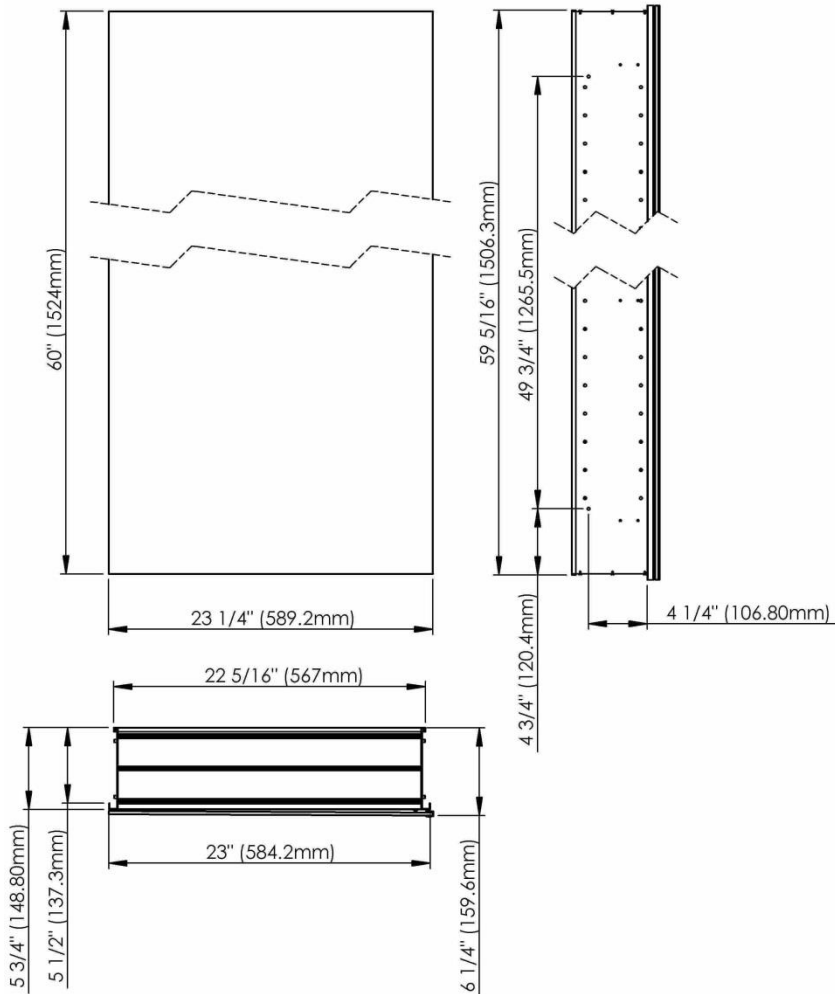

SIDLER® Tall

	(left-hand hinge)	(right-hand hinge)
Model#	1.806.016	1.806.026
Model	TL 1/23 1/4"-6"/L	TL 1/23 1/4"-6"/R

Including:

- Styling shelf incl. hairdryer holder and accessory hocks
- Silverlasting™, double sided mirror doors
- 5 Glass shelves
- Blum soft close hinges
- Mirrored interior
- Anodized aluminum body

Recessed
(Rough Opening 22 5/16" x 59 5/16")

Surface Mount

7626 Winston Street
Burnaby, BC V5A 2H4
CANADA

Phone: 604 415 2422
Toll Free: 888 415 2422
Fax: 604 415 2433

info@sidler-international.com
www.sidler-international.com