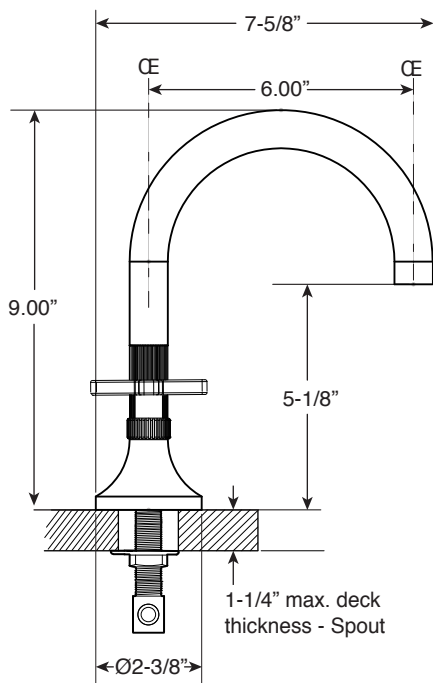

Series 110
Widespread Lavatory Set

1.110808

Stella X Handle

20 pt.

FEATURES:

- All brass construction.
- Flexible hoses designed to be installed on 8" to 16" centers.
- Includes drain assembly pictured below.
- 20pt. 1/4-turn ceramic disc valve cartridge.
- Standard aerator is limited to 1.2 gpm.
- Available in all finishes. Warranty varies according to finish selection.
- Certified to meet or exceed the following codes and standards:
ASME A112.18.1/CSAB 125.1-2012

1-1/2"

**Lift and Turn
Drain Assembly**
P/N: 18.11.042

<p>20 pt. Replacement Cartridge Part #'s</p> <p>HOT: 18.30.036 COLD: 18.30.035</p>

Note: Measurements are subject to change. No responsibility is assumed for use of superseded or voided pages.