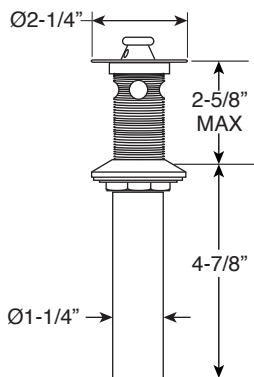

Series 110
Widespread Lavatory Set

1.110808

Stella X Handle

20 pt.

FEATURES:

- All brass construction.
- Flexible hoses designed to be installed on 8" to 16" centers.
- Includes drain assembly pictured below.
- 20pt. 1/4-turn ceramic disc valve cartridge.
- Standard aerator is limited to 1.2 gpm.
- Available in all finishes. Warranty varies according to finish selection.
- Certified to meet or exceed the following codes and standards:
ASME A112.18.1/CSAB 125.1-2012

1-1/2"

**Lift and Turn
Drain Assembly**
P/N: 18.11.042

<p>20 pt. Replacement Cartridge Part #'s</p> <p>HOT: 18.30.036 COLD: 18.30.035</p>

Note: Measurements are subject to change. No responsibility is assumed for use of superseded or voided pages.