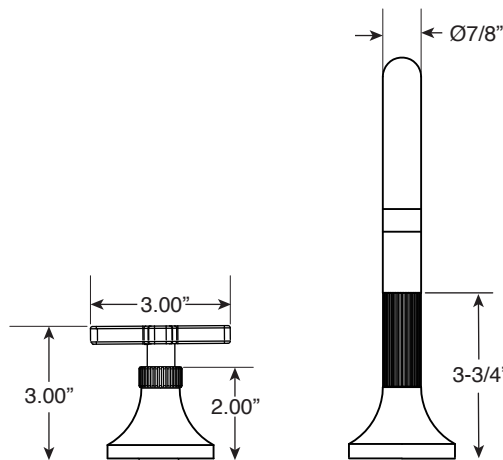

Series 110
Widespread Lavatory Set

1.110808

Stella X Handle

20 pt.

FEATURES:

- All brass construction.
- Flexible hoses designed to be installed on 8" to 16" centers.
- Includes drain assembly pictured below.
- 20pt. 1/4-turn ceramic disc valve cartridge.
- Standard aerator is limited to 1.2 gpm.
- Available in all finishes. Warranty varies according to finish selection.
- Certified to meet or exceed the following codes and standards:
ASME A112.18.1/CSAB 125.1-2012

1-1/2"

**Lift and Turn
Drain Assembly**
P/N: 18.11.042

<p>20 pt. Replacement Cartridge Part #'s</p> <p>HOT: 18.30.036 COLD: 18.30.035</p>

Note: Measurements are subject to change. No responsibility is assumed for use of superseded or voided pages.