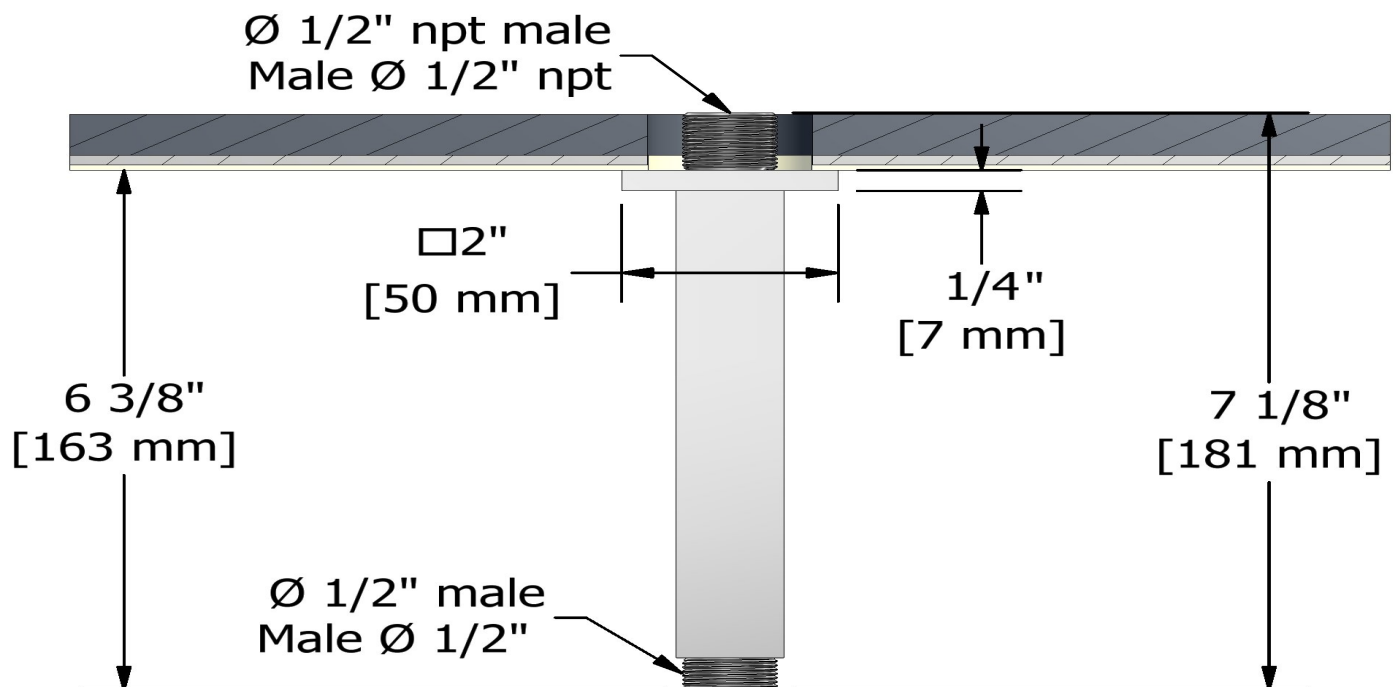

15 cm (6") vertical square shower arm

548

Specifications

Descriptions

- 1/2" inlet male NPT
- Square flange with set screw

Available colors

- C : Chrome
- BN : Brushed Nickel (PVD)

Sizes, models and finishes may differ from those presented.