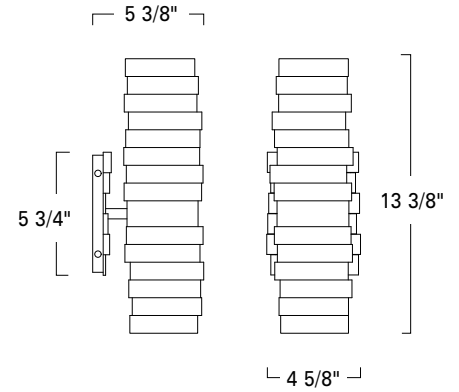

Murano  
9765-SB-IC

Murano  
9765-CH-IC

Murano  
9765-MB-IC

Product Name / Model / Dimensions			Finish Options	Diffuser Options	Lamping Options
Murano - 9765			<b>Standard</b> Chrome / CH Matte Black / MB Satin Brass / SB	<b>Standard</b> Clear Ice Glass / IC Top Glass: 7" H x 3.625" W Bottom Glass: 5.25" H x 3.625" W	<b>Standard</b> Incandescent / IN (2) 60 Watt Medium Base T10/5, B10, T14 recommended
Height	Width	Projection			
13.375"	4.625"	5.5"			
Backplate 5.75" H x 4.625" W x 1" D					