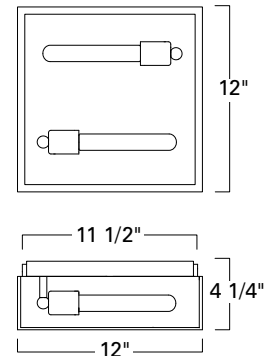

Post
1188-MB-CL

Ceiling / Flush
1184-MB-CL

1188 Post

1184 Ceiling / Flush

Small Sconce
1185-MB-CL

Medium Sconce
1186-MB-CL

Large Sconce
1187-MB-CL

1185 Small

Top View

1186 Medium

1187 Large

SOLID BRASS

Product Name / Model / Dimensions					Finish Options	Diffuser	Lamping Options
CAPTURE - Post 1188, Flush 1184, Small Sconce 1185, Medium Sconce 1186, Large Sconce 1187					Standard Matte Black / MB	Standard Clear Glass / CL	Standard 1185 1186 1187 1188 - 1- 75 Watt Edison T10 Recommended 1184 - 2- 75 Watt Edison T10 Recommended
	Height	Width	Projection	TTO*			
1185	11"	4 3/4"	8"	4 7/8"			
1186	17"	5 1/2"	8 1/2"	4 7/8"			
1187	21"	5 1/2"	8 1/2"	4 7/8"			
1188	24 1/2"	5 3/4"					
1184	4 1/4"	12" square					
1185 Backplate 6" H X 4 3/4" W 1186 1187 Backplate 8" H X 4 3/4" W							