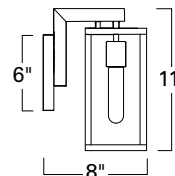

Post
1188-MB-CL

Ceiling / Flush
1184-MB-CL

1188 Post

1184 Ceiling / Flush

Small Sconce
1185-MB-CL

Medium Sconce
1186-MB-CL

Large Sconce
1187-MB-CL

1185 Small

Top View

1186 Medium

1187 Large

SOLID BRASS

Product Name / Model / Dimensions					Finish Options	Diffuser	Lamping Options
CAPTURE - Post 1188, Flush 1184, Small Sconce 1185, Medium Sconce 1186, Large Sconce 1187					Standard Matte Black / MB	Standard Clear Glass / CL	Standard 1185 1186 1187 1188 - 1- 75 Watt Edison T10 Recommended 1184 - 2- 75 Watt Edison T10 Recommended
	Height	Width	Projection	TTO*			
1185	11"	4 3/4"	8"	4 7/8"			
1186	17"	5 1/2"	8 1/2"	4 7/8"			
1187	21"	5 1/2"	8 1/2"	4 7/8"			
1188	24 1/2"	5 3/4"					
1184	4 1/4"	12" square					
1185 Backplate 6" H X 4 3/4" W 1186 1187 Backplate 8" H X 4 3/4" W							