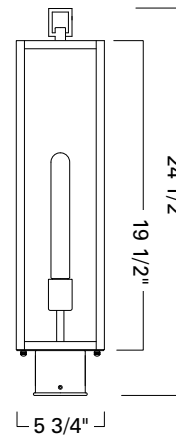

CAPTURE

- 1185 - SMALL
- 1186 - MEDIUM
- 1187 - LARGE
- 1188 - POST
- 1184 - CEILING / FLUSH

Project Name _____

Fixture Type _____

Quantity _____

Norwell Lighting

I L E X

Custom Metalcraft

Post
1188-MB-CL

Ceiling / Flush
1184-MB-CL

1188 Post

1184 Ceiling / Flush

Small Sconce
1185-MB-CL

Medium Sconce
1186-MB-CL

Large Sconce
1187-MB-CL

1185 Small

Top View

1186 Medium

1187 Large

SOLID BRASS

Product Name / Model / Dimensions					Finish Options	Diffuser	Lamping Options
CAPTURE - Post 1188, Flush 1184, Small Sconce 1185, Medium Sconce 1186, Large Sconce 1187					Standard Matte Black / MB	Standard Clear Glass / CL	Standard 1185 1186 1187 1188 - 1- 75 Watt Edison T10 Recommended 1184 - 2- 75 Watt Edison T10 Recommended
	Height	Width	Projection	TTO*			
1185	11"	4 3/4"	8"	4 7/8"			
1186	17"	5 1/2"	8 1/2"	4 7/8"			
1187	21"	5 1/2"	8 1/2"	4 7/8"			
1188	24 1/2"	5 3/4"					
1184	4 1/4"	12" square					
1185 Backplate 6" H X 4 3/4" W 1186 1187 Backplate 8" H X 4 3/4" W							