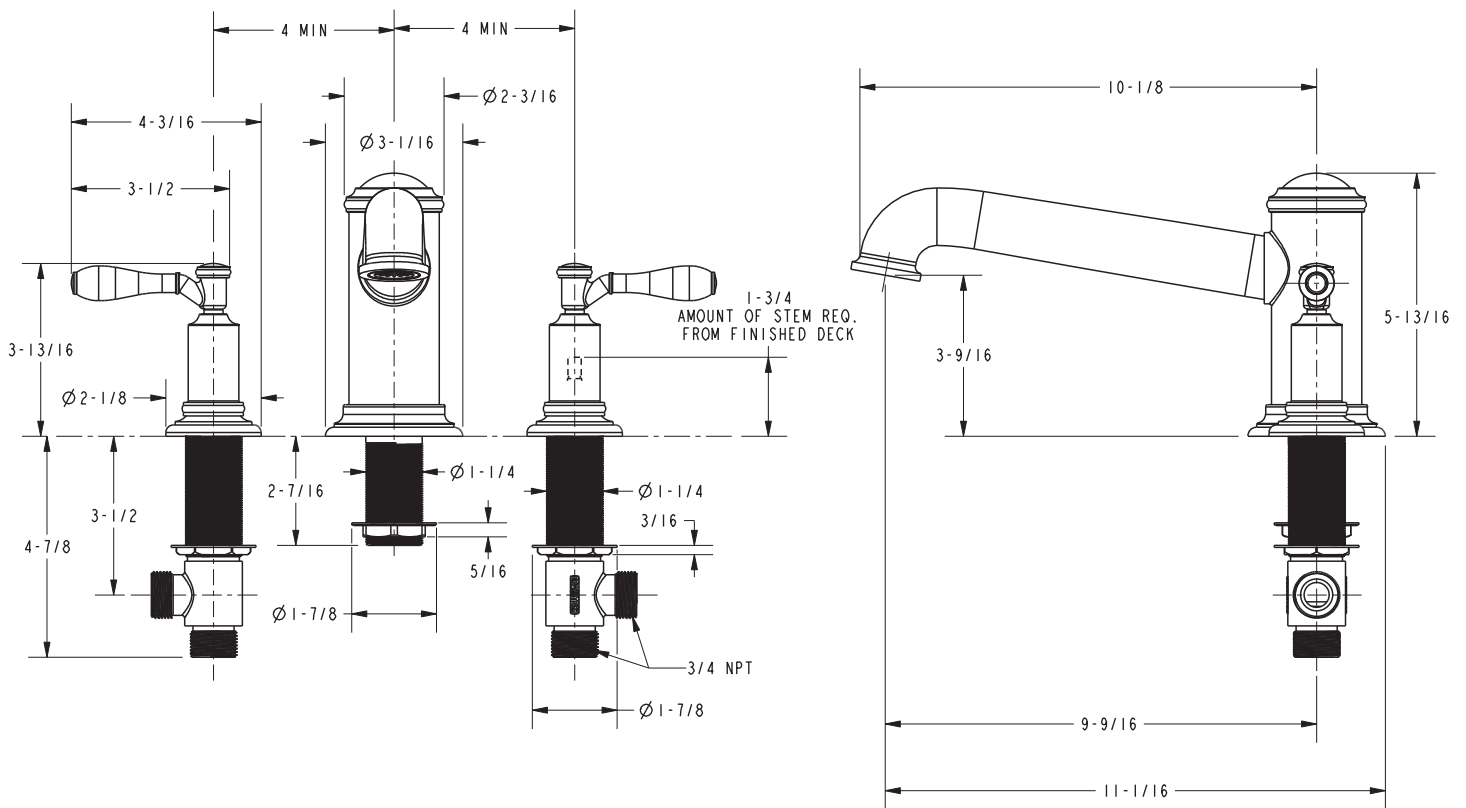

Roman Tub Deck Trim

3-2556

Features

- Solid brass construction
- ADA compliant traditional lever handles
- 3-9/16" (9.0 cm) spout height at outlet
- 9-9/16" (24.3 cm) spout reach (c-c)
- Intended for use with Newport Brass rough valve kit (Required Accessory) which incorporates the following:
 - Brass valve bodies and quick-connect spout fitting
 - Quarter-turn washerless ceramic disc 3/4" valve cartridges

Required Accessory:

Trim, above, and Rough Valve Kit, below, must both be specified.

Application	Roman Tub			Roman Tub with Handshower					
	Hot Valve	Cold Valve	Spout Quick-Connect Fitting	Hot Valve	Cold Valve	Spout Quick-Connect Fitting	Poly-Braided Hose	Handshower Diverter	H/S Flange Hardware
Inlet/Outlet Size	3/4"	3/4"	3/4"	3/4"	3/4"	3/4"	1/2"	1/2" / 3/4"	-
Part Number	<input type="checkbox"/> 1-636			<input type="checkbox"/> 1-570					
Image									

Product Specification: Add "Color / Finish" suffix to Model number, below.

The Roman Tub Deck Trim shall be made of solid brass construction. Roman Tub Deck Trim shall incorporate ADA compliant traditional lever handles. Product shall incorporate a 3-9/16" (9.0 cm) spout height at outlet and a 9-9/16" (24.3 cm) spout reach (c-c). Rough valve kit shall incorporate brass valve bodies with quarter-turn washerless ceramic disc 3/4" valve cartridges and a quick-connect spout fitting. Roman Tub Deck Trim shall be Newport Brass Model 3-2556/_____ and Newport Brass rough valve kit shall be 1-636.

3-2556

PRODUCT DIMENSIONS *(Units are in inches)*

Ithaca Roman Tub Deck Trim 3-2556