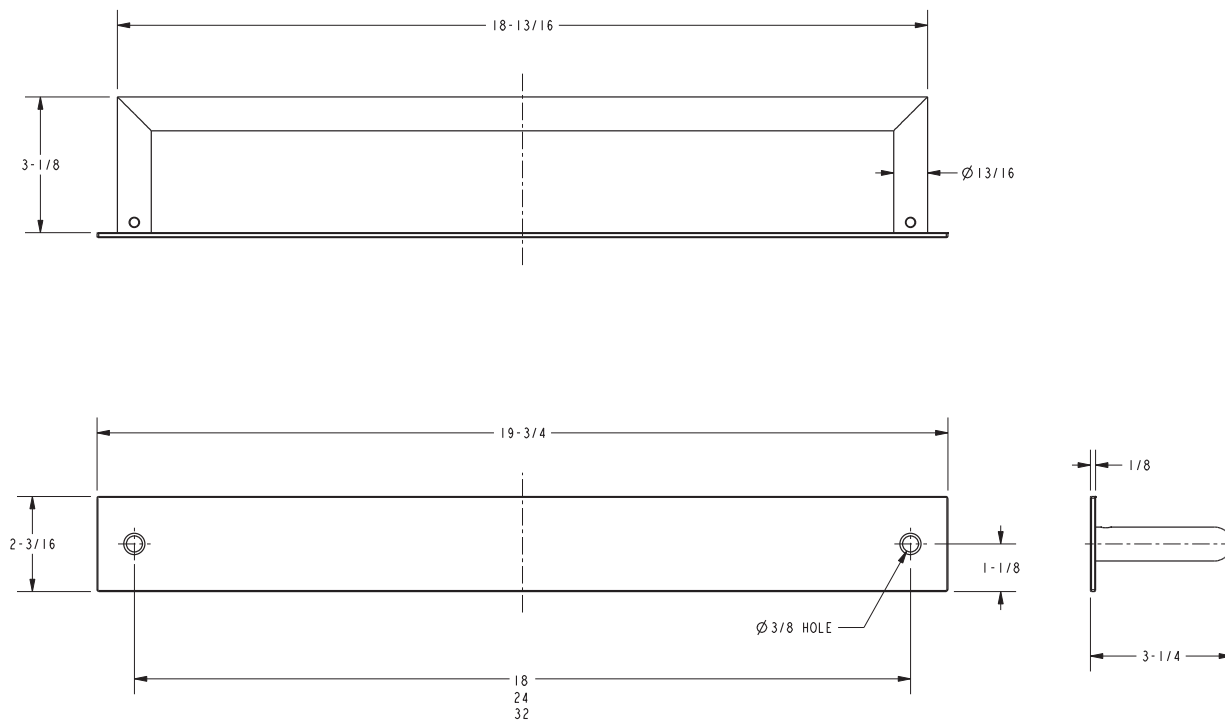

Towel Bar
2540-1250

Features

- Solid brass construction
- Complements Metro product series

Codes / Standards Compliance

Meets or exceeds the following at date of manufacture:

- All applicable US Federal and State material regulations

Model	Description	Colors Finishes				
2540-1250	24" Towel Bar	<input type="checkbox"/> 10B	<input type="checkbox"/> 15	<input type="checkbox"/> 15S	<input type="checkbox"/> 26	<input type="checkbox"/> Other

Product Specification Add "Color / Finish" suffix to Model number, below.

The Towel Bar shall be made of solid brass construction. Towel Bar shall complement Newport Brass Metro product series. Towel Bar shall be Newport Brass Model 2540-12____/____.

2540-1250

PRODUCT DIMENSIONS (Units are in inches)

Metro Towel Bar
2540-1250

NEWPORT BRASS
Flawless Beauty. From Faucet to Finish.™