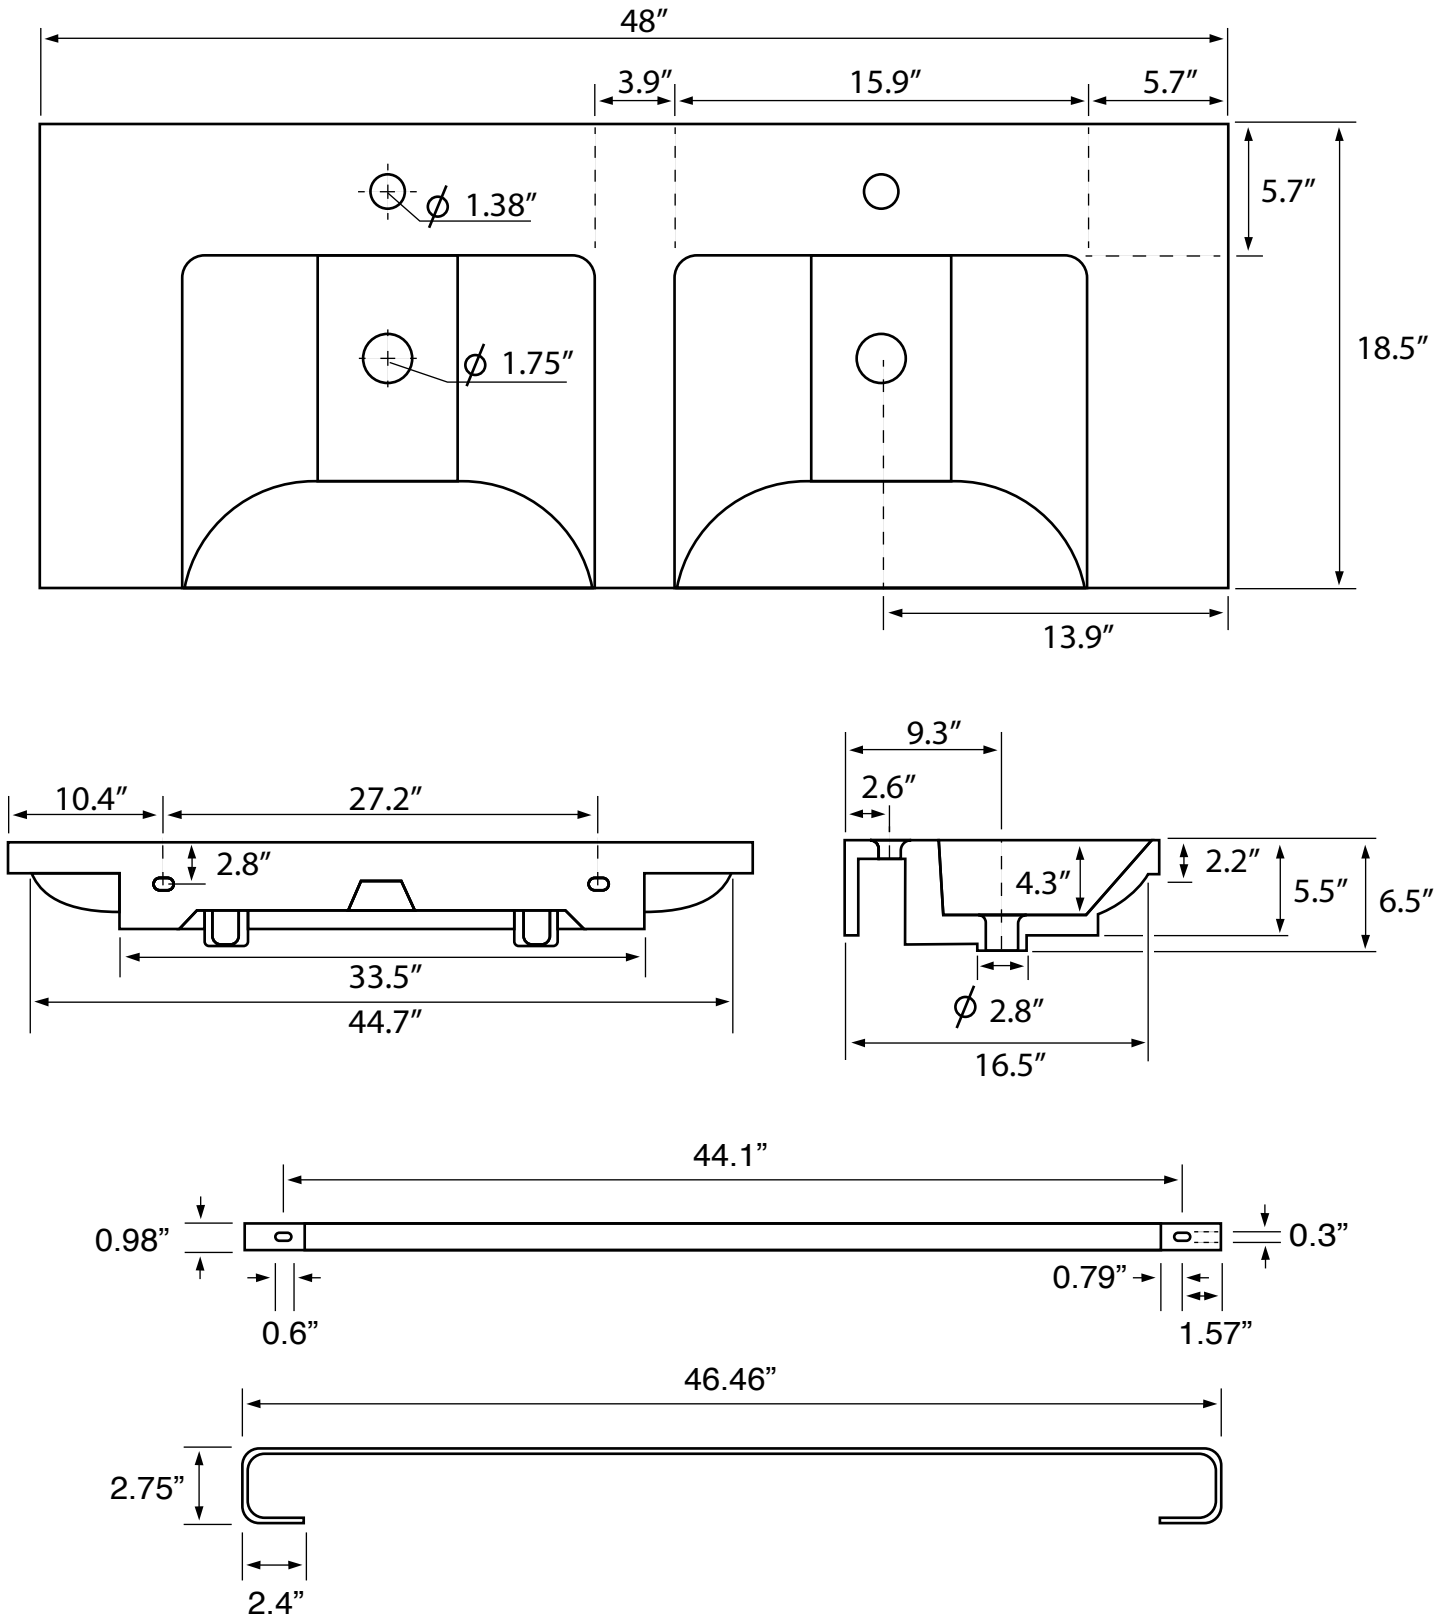

USA/Canada: 215.256.4197

Nameek's reserves the right to make revisions without notice to product specifications.
For more information, go to www.nameeks.com