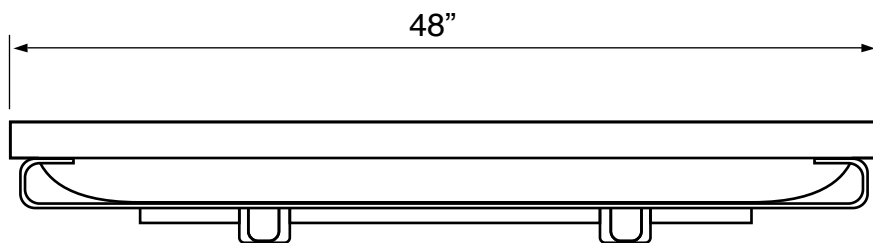

Features

- With overflow.
- Modern design.

Material

- White ceramic bathroom sink.
- Polished chrome stainless steel towel bar.

Installation

- Wall mount installation.

Configurations

- Two Hole.
- Six Hole (8-inch centers).
- No Hole.

Technical Information

Bowl type:	Double
Installation:	Wall mounted
Bowl dimensions:	Length: 12.8"
	Width: 15.9"
	Depth: 4.3"
Drain hole:	1.75"
Faucet hole:	1.38"
Hole configurations:	0, 1, 3
Weight:	82 lbs