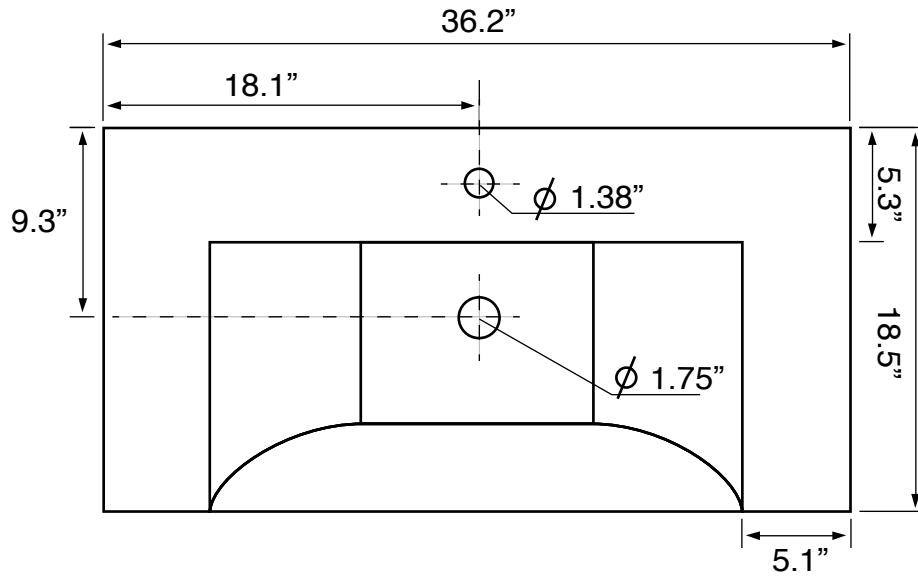

Features

- With overflow.
- Modern design.

Material

- White ceramic bathroom sink.
- Polished chrome stainless steel towel bar.

Installation

- Wall mount installation.

Configurations

- Single Hole.
- Three Hole (8-inch centers).
- No Hole.

See website for warranty information details.

Technical Information

Bowl type:	Single
Installation:	Wall mounted
Bowl dimensions:	Length: 26" Width: 13.1" Depth: 4.3"
Drain hole:	1.75"
Faucet hole:	1.38"
Hole configurations:	0, 1, 3
Weight:	30 lbs