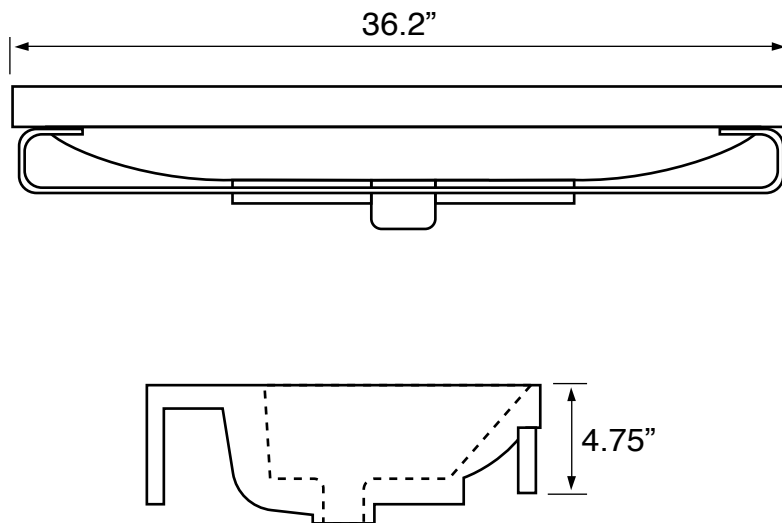

Features

- With overflow.
- Modern design.

Material

- White ceramic bathroom sink.
- Polished chrome stainless steel towel bar.

Installation

- Wall mount installation.

Configurations

- Single Hole.
- Three Hole (8-inch centers).
- No Hole.

See website for warranty information details.

Technical Information

Bowl type:	Single
Installation:	Wall mounted
Bowl dimensions:	Length: 26" Width: 13.1" Depth: 4.3"
Drain hole:	1.75"
Faucet hole:	1.38"
Hole configurations:	0, 1, 3
Weight:	30 lbs