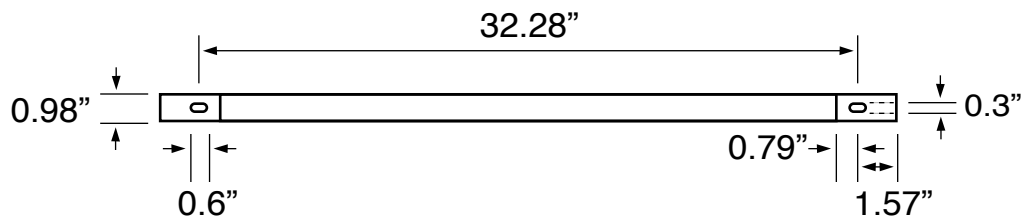

Features

- With overflow.
- Modern design.

Material

- White ceramic bathroom sink.
- Polished chrome stainless steel towel bar.

Installation

- Wall mount installation.

Configurations

- Single Hole.
- Three Hole (8-inch centers).
- No Hole.

See website for warranty information details.

Technical Information

Bowl type:	Single
Installation:	Wall mounted
Bowl dimensions:	Length: 26" Width: 13.1" Depth: 4.3"
Drain hole:	1.75"
Faucet hole:	1.38"
Hole configurations:	0, 1, 3
Weight:	30 lbs