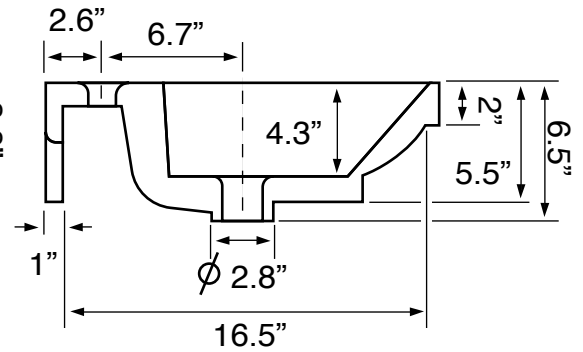

Features

- With overflow.
- Modern design.

Material

- White ceramic bathroom sink.
- Polished chrome stainless steel towel bar.

Installation

- Wall mount installation.

Configurations

- Single Hole.
- Three Hole (8-inch centers).
- No Hole.

See website for warranty information details.

Technical Information

Bowl type:	Single
Installation:	Wall mounted
Bowl dimensions:	Length: 26" Width: 13.1" Depth: 4.3"
Drain hole:	1.75"
Faucet hole:	1.38"
Hole configurations:	0, 1, 3
Weight:	30 lbs