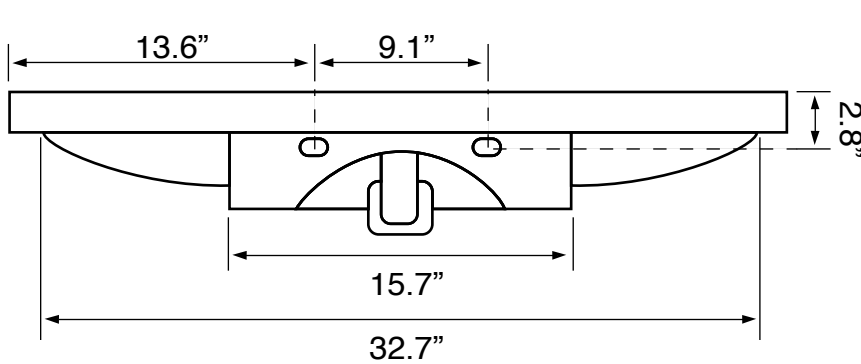

Features

- With overflow.
- Modern design.

Material

- White ceramic bathroom sink.
- Polished chrome stainless steel towel bar.

Installation

- Wall mount installation.

Configurations

- Single Hole.
- Three Hole (8-inch centers).
- No Hole.

See website for warranty information details.

Technical Information

Bowl type:	Single
Installation:	Wall mounted
Bowl dimensions:	Length: 26" Width: 13.1" Depth: 4.3"
Drain hole:	1.75"
Faucet hole:	1.38"
Hole configurations:	0, 1, 3
Weight:	30 lbs