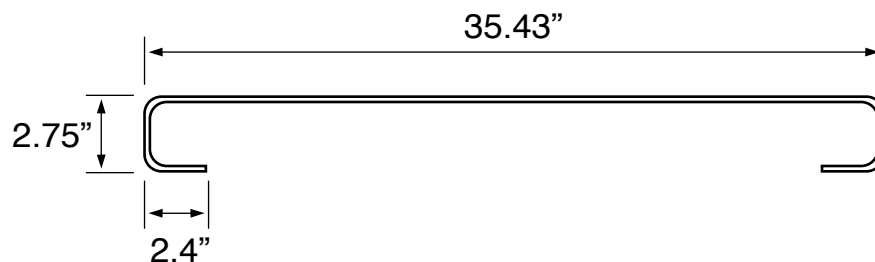

Features

- With overflow.
- Modern design.

Material

- White ceramic bathroom sink.
- Polished chrome stainless steel towel bar.

Installation

- Wall mount installation.

Configurations

- Single Hole.
- Three Hole (8-inch centers).
- No Hole.

See website for warranty information details.

Technical Information

Bowl type:	Single
Installation:	Wall mounted
Bowl dimensions:	Length: 26" Width: 13.1" Depth: 4.3"
Drain hole:	1.75"
Faucet hole:	1.38"
Hole configurations:	0, 1, 3
Weight:	30 lbs