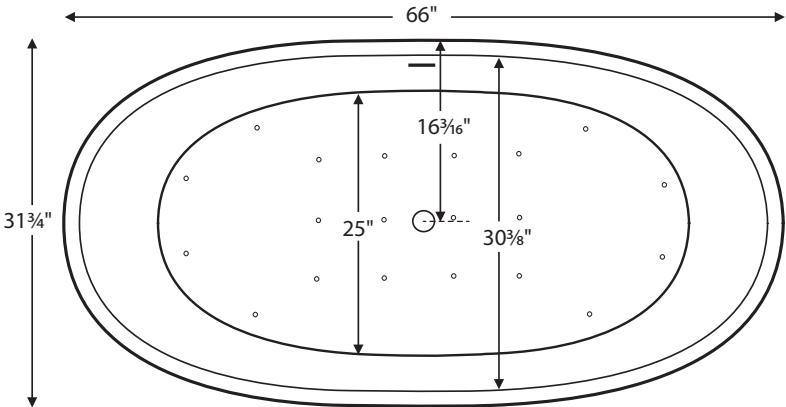

Elena with Pedestal Option

Features an integrated overflow and rolled rim.

MODEL 140
66" x 31.75" x 20.5"/23.5"
FREESTANDING 95 gal to overflow
<b>SculptureStone®</b>
212 lbs / 95 kg soaker 242 lbs / 110 kg airbath
Filling this tub to the maximum may require an above average size or dedicated water heater.

Elena is available with a rolled or flat rim, and with or without a pedestal. Tub height will vary based upon features selected.

Rollled Rim

Flat Rim (reduces overall height by 1")

ELECTRICAL COMPONENTS & SPECIFICATIONS		
Required Electrical Service - 110 Volt		
Hydrotherapy Package	Components Included	GFCI
Air Massage	heated blower	1-15 amp
Electrical requirements may change with the addition of optional therapy components. See specific option details or installation information. CSA Certified C/US; ANSI Z124.1 and ANSI 112.19.7 and ANSI 112.19.7		

• Before discarding tub crate, check for accessories that may be packaged inside.  
• All product measurements are ±1/2".  
• Specifications and configurations are subject to change without notice.  
• Measurements herein supersede all others published prior to publication date below.