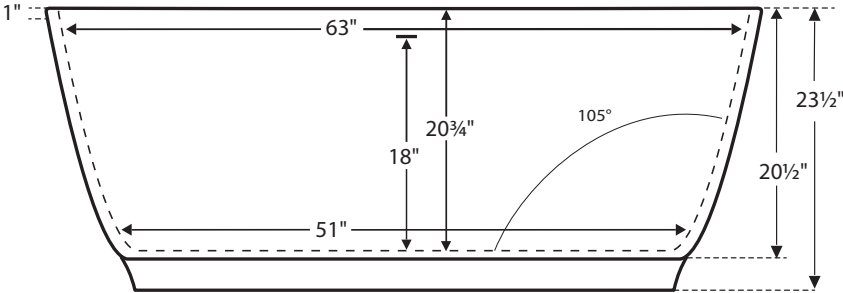

Elena with Pedestal Option

Features an integrated overflow and rolled rim.

MODEL 140
66" x 31.75" x 20.5"/23.5"
FREESTANDING 95 gal to overflow
<b>SculptureStone®</b>
212 lbs / 95 kg soaker 242 lbs / 110 kg airbath
Filling this tub to the maximum may require an above average size or dedicated water heater.

Elena is available with a rolled or flat rim, and with or without a pedestal. Tub height will vary based upon features selected.

Rollled Rim

Flat Rim (reduces overall height by 1")

ELECTRICAL COMPONENTS & SPECIFICATIONS		
Required Electrical Service - 110 Volt		
Hydrotherapy Package	Components Included	GFCI
Air Massage	heated blower	1-15 amp
Electrical requirements may change with the addition of optional therapy components. See specific option details or installation information. CSA Certified C/US; ANSI Z124.1 and ANSI 112.19.7 and ANSI 112.19.7		

• Before discarding tub crate, check for accessories that may be packaged inside.  
• All product measurements are ±1/2".  
• Specifications and configurations are subject to change without notice.  
• Measurements herein supersede all others published prior to publication date below.