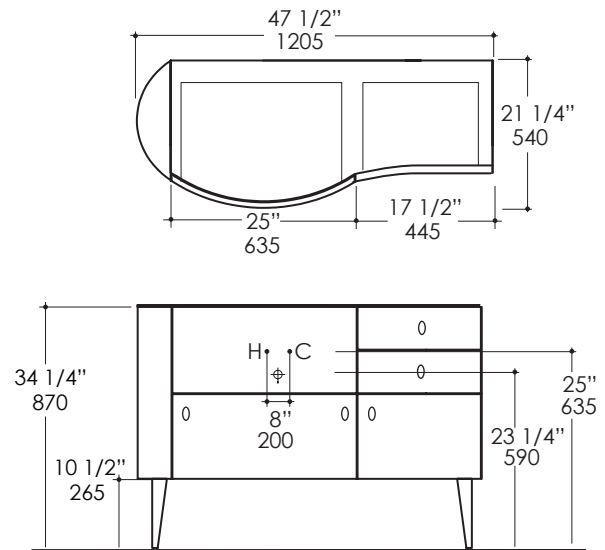

Flou Vanity

Item #MB125DX/MB125SX

Features:

- Free standing undercounter wood vanity with solid wood legs
- One large bottom drawer, two small drawers, and one door
- Options: Sink on left (-DX) or sink on right (-SX)
- Soft close drawer slides and concealed European hinges
- Door knobs included in Brushed Nickel finish
- Countertop & washbasin sold separately
- Handmade in USA
- Manufactured with low VOC finishes and wood from renewable forests
- Freight class 5 based on the Lacava Freight Program

Recommended Accessories:

- Item #MB125T: Countertop for Flou vanity #MB125
- Cutout for washbasin #33LA
- Faucet hole options: None, One, Two, or Three in 8" spread
- Item #33LA: Undermounted oval washbasin with overflow
- Recommended oversized European drain (i.e. item #7100-12, 7100-13OF or 7100-16OF)
- Finish options: White (-001) or Biscuit (-002)
- Undermounting clips included

Product Specifications:

Notes:

Drawings provided herein are meant to give the user an idea of the product and are not made to scale. The size in inches is rounded up to the nearest 1/16". Slight variances can often occur with porcelain and woodwork. Therefore, LACAVA will not be held responsible for any cutouts, countertops, or furniture made without the actual product or template from LACAVA. Differences in color, grain, appearance and texture are inherent in all natural woodwork, and should be expected. Variances in these qualities are not deemed manufacturing defects, and will not be accepted as valid reasons to return or exchange any LACAVA woodwork. Plumbing specifications are only a guideline and may need to be altered based on the application.