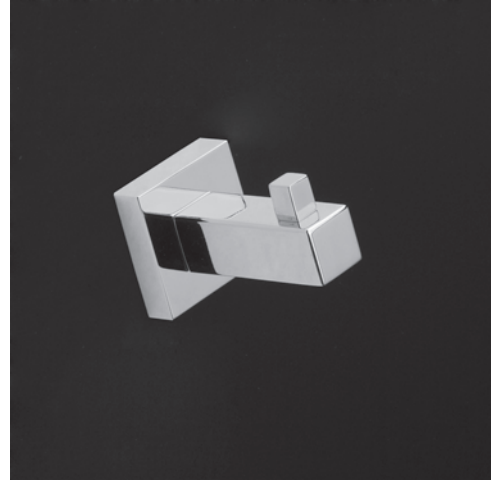

## Kubista Robe Hook Item #4913

### Features:

- Wall-mount robe hook
- Brass construction
- Includes mounting hardware