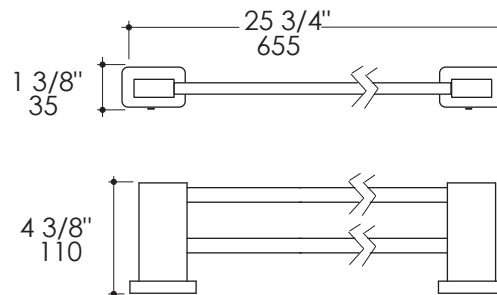

Eleganza Double Towel Bar Item #1806

Features:

- Wall-mount double towel bar
- Includes mounting hardware
- Plated brass construction

Finish Options:

- CR - Polished Chrome
- PN - Polished Nickel
- NI - Brushed Nickel
- BG - Brushed Gold
- 44 - Matte Black

Product Specifications:

Notes:

Drawings provided herein are meant to give the user an idea of the product and are not made to scale. The size in inches is rounded up to the nearest $\frac{1}{16}$ ".

LACAVA is committed to the highest level of customer service. Please feel free to contact us at 1-888-522-2823 (toll free) or by email at info@lacava.com for technical assistance or any general inquiries.