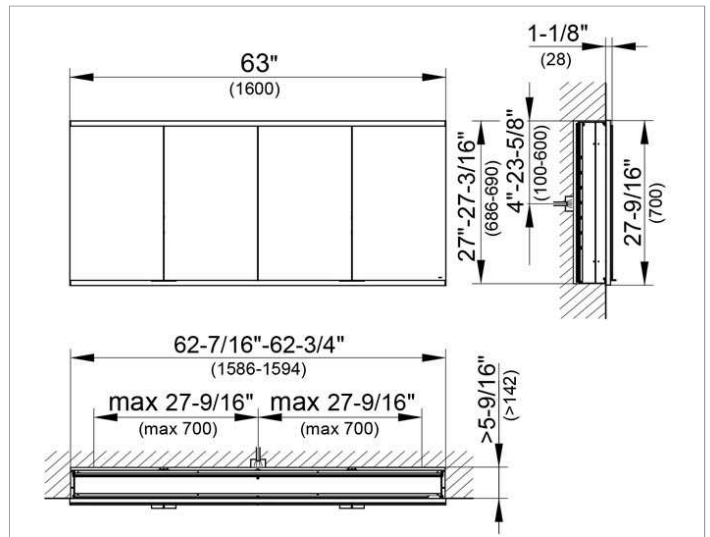

Royal Modular 2.0
800410160105000 Mirror cabinet

PRODUCT

DRAWING

EEK: A++, A+, A ,

SURFACE

silver anodized

DIMENSION

62,99 x 27,56 x 6,3 "