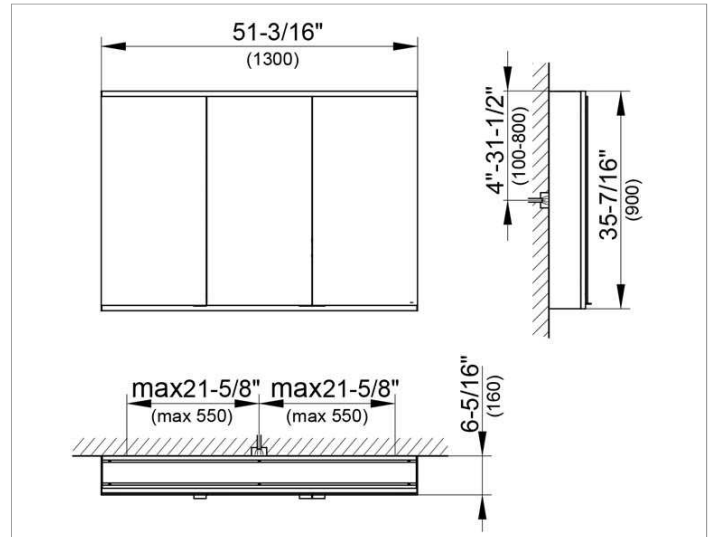

Royal Modular 2.0
800311131105200 Mirror cabinet

PRODUCT

DRAWING

EEK: A++, A+, A ,

SURFACE

silver anodized

DIMENSION

51,18 x 35,43 x 6,3 "