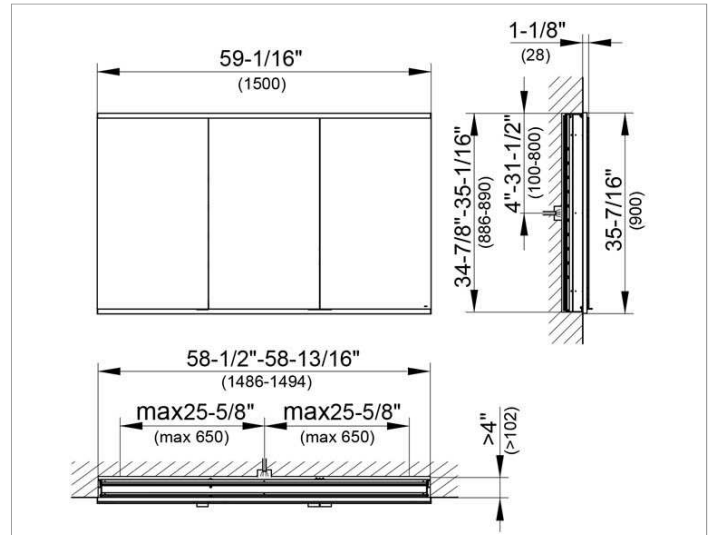

Royal Modular 2.0
800310151005000 Mirror cabinet

PRODUCT

DRAWING

EEK: A++, A+, A ,

SURFACE

silver anodized

DIMENSION

59,06 x 35,43 x 4,72 "