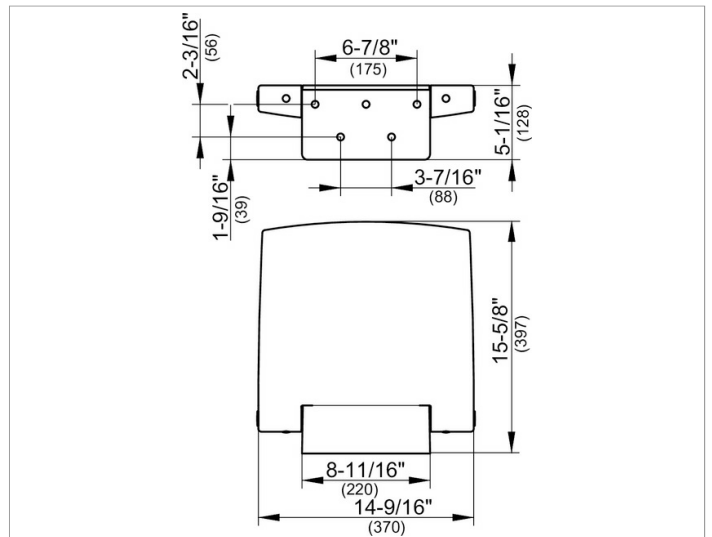

Plan
35984010051 Tip-up seat

PRODUCT

DRAWING

PRODUCT ATTRIBUTES

wall mounted
 tip-up soft seat

SURFACE

chrome-plated/white (RAL 9010)

Warranty: KEUCO products are covered by a 5-year manufacturer's warranty, in effect from the date of purchase. During this time, proven product defects will be remedied free of charge. Warranty claims must be filed in writing, including a detailed description of the defect immediately after a defect has occurred. For a copy of our detailed product warranty policy, please contact us at office-usa@keuco.com.