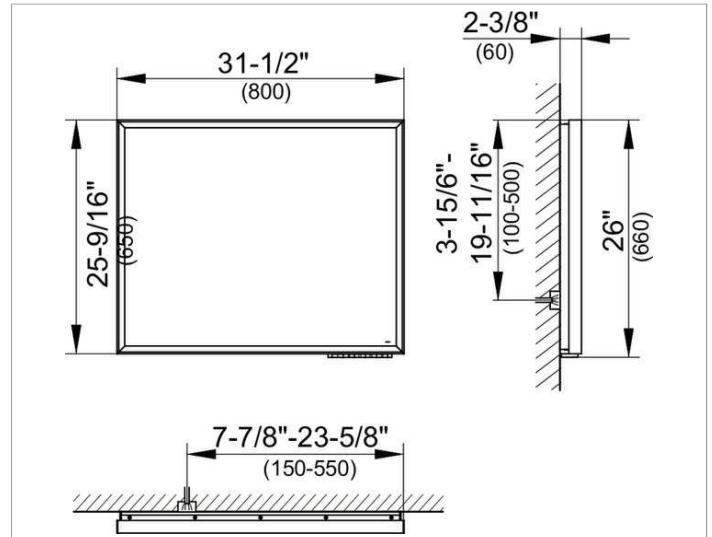

**Royal Lumos**  
**14597172550 Light mirror**

**PRODUCT**

**DRAWING**

**PRODUCT ATTRIBUTES**

adjustable light colour from 2700 kelvin (warm white) to 6500 kelvin (daylight),

continuous aluminium frame, silver anodized

**DIMENSION**

31,5 x 25,59 x 2,36 "

**Warranty:** KEUCO products are covered by a 5-year manufacturer's warranty, in effect from the date of purchase. During this time, proven product defects will be remedied free of charge. Warranty claims must be filed in writing, including a detailed description of the defect immediately after a defect has occurred. For a copy of our detailed product warranty policy, please contact us at [office-usa@keuco.com](mailto:office-usa@keuco.com).